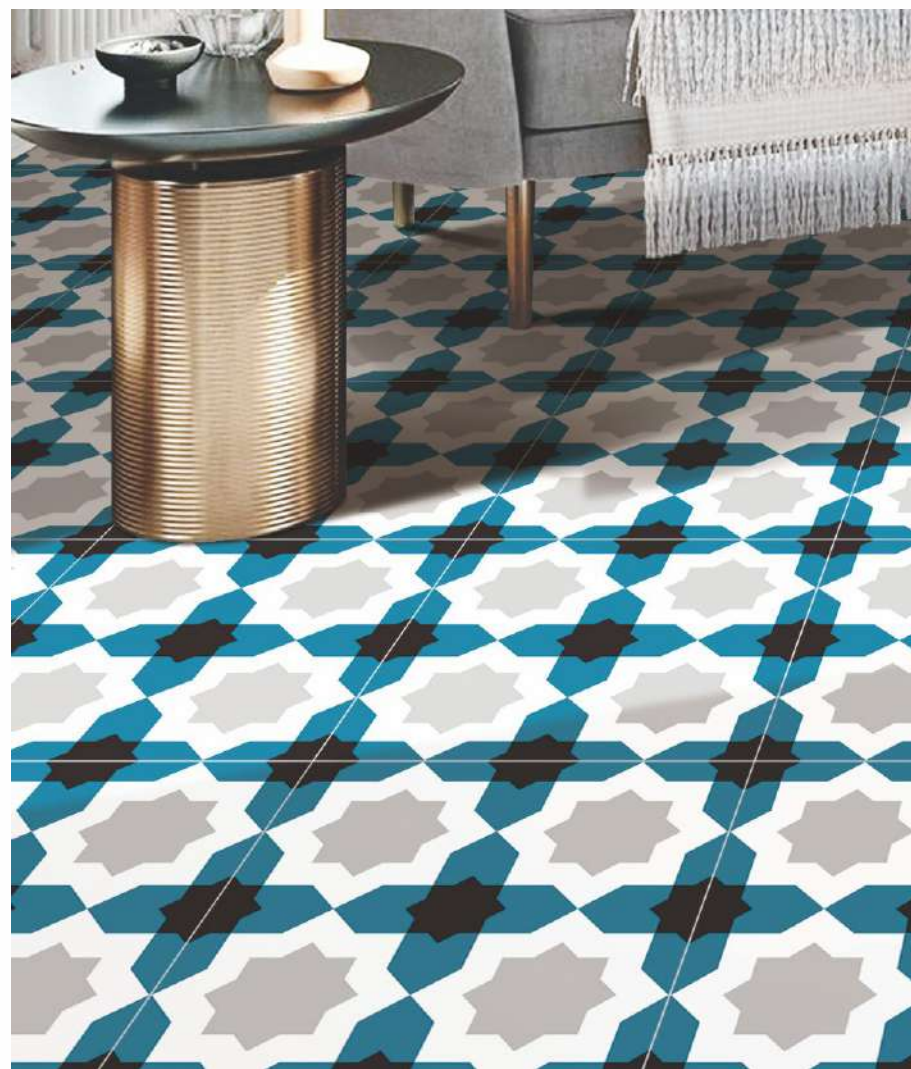

ESTRELA BLUE

Size : 300x300mm