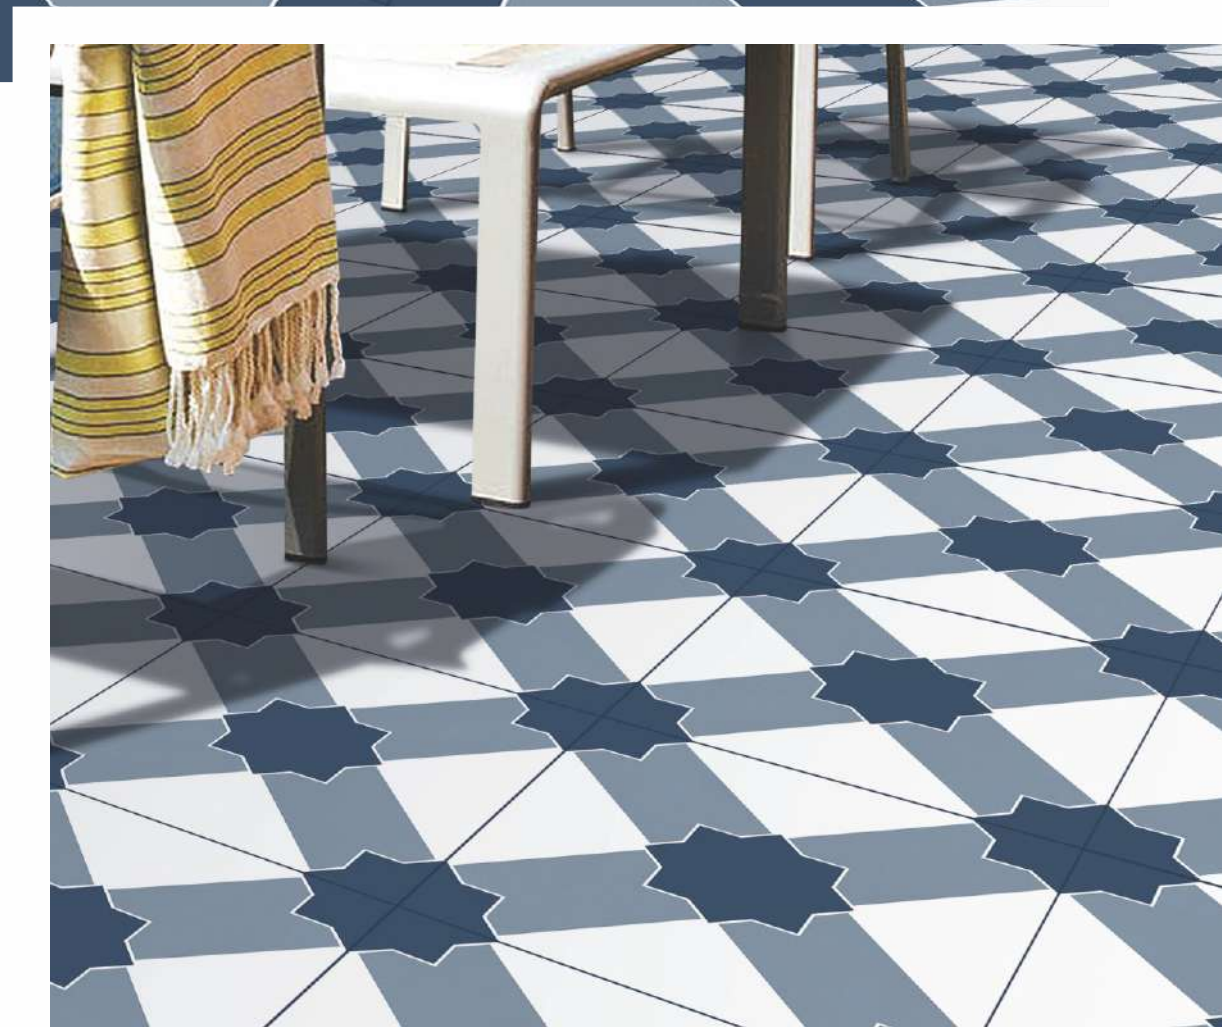

[BACK TO INDEX]

STAR LIGHT

Size : 300x300mm

[GLAZED
VITRIFIED TILES]