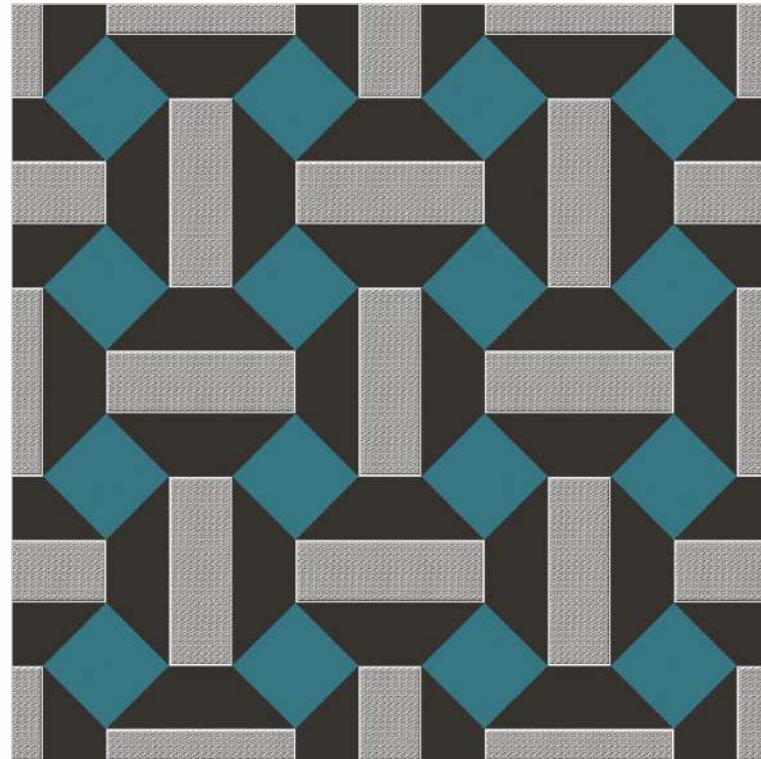

# SIZE

300x  
300mm

Let the classic yet modern caprice fulfill your space elegantly. Add surfaces in size 300x300mm that makes your space look home.