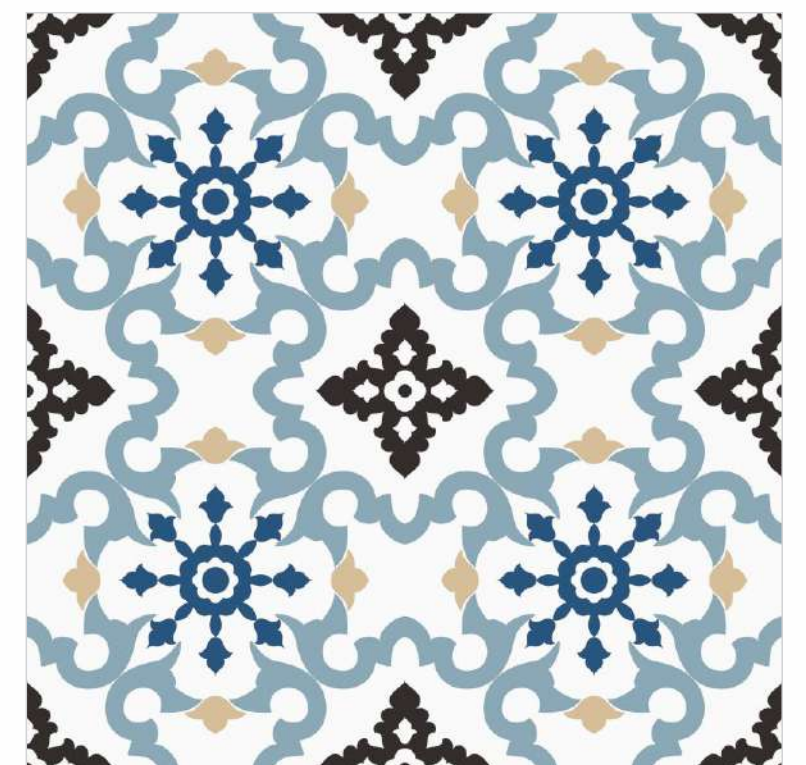

TUMID BLUE

Size : 300x300mm