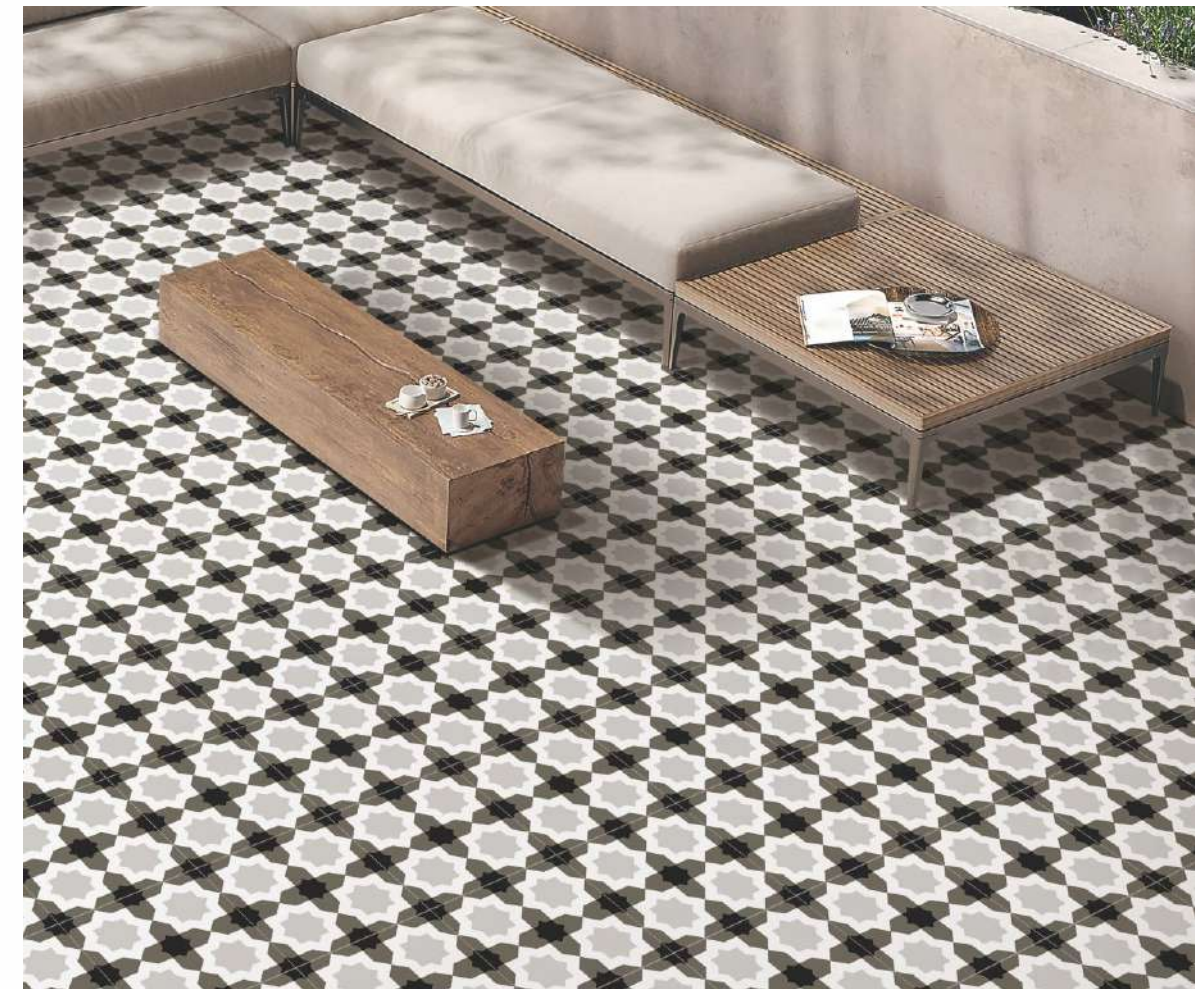

[BACK TO INDEX]

ESTRELA TAUPE

Size : 300x300mm

[GLAZED
VITRIFIED TILES]