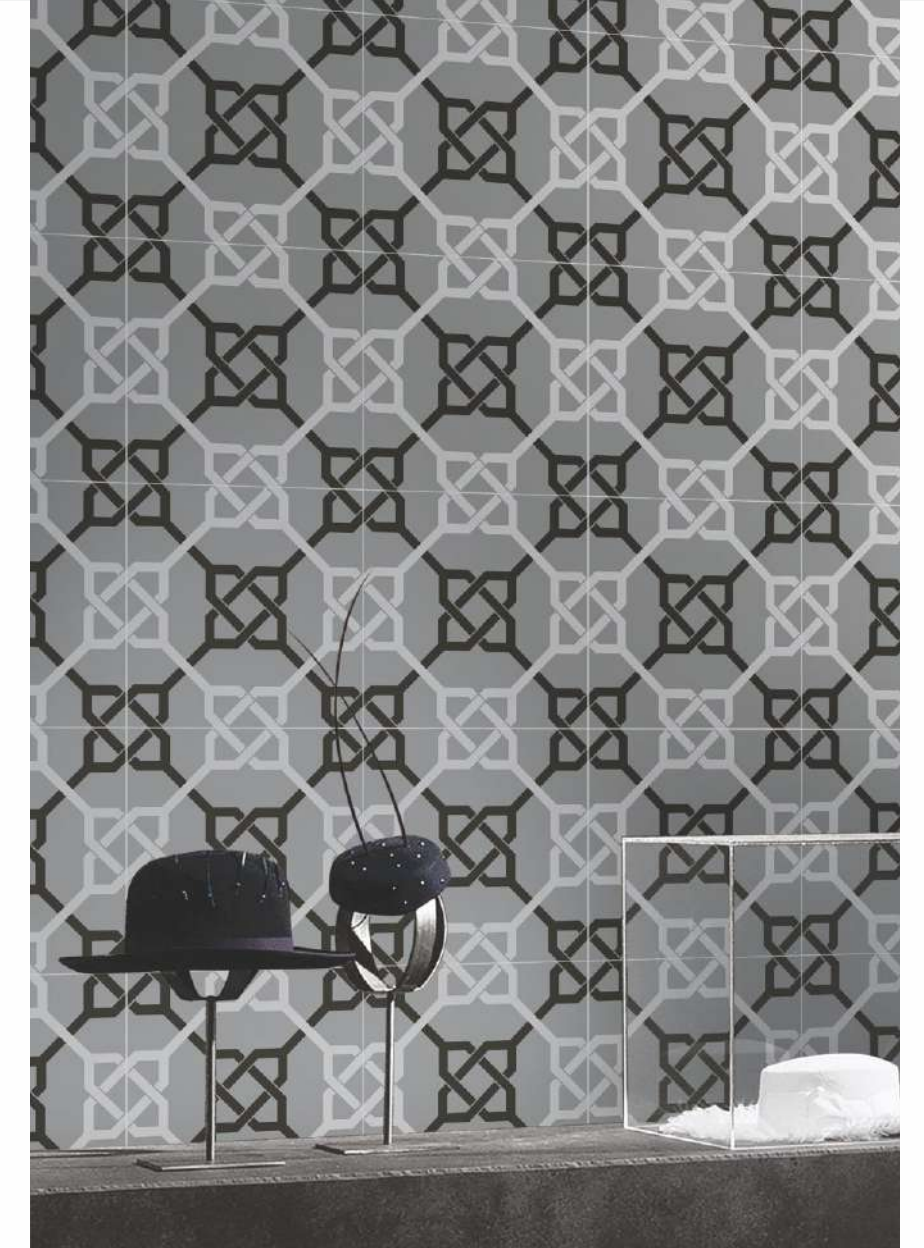

## DAMASK ECRU

Size : 300x300mm

[ GLAZED  
VITRIFIED TILES ]

## TUMID BLUE

Size : 300x300mm

[ BACK TO INDEX ]

## ABSTRACT ART

Size : 300x300mm

[ GLAZED  
VITRIFIED TILES ]