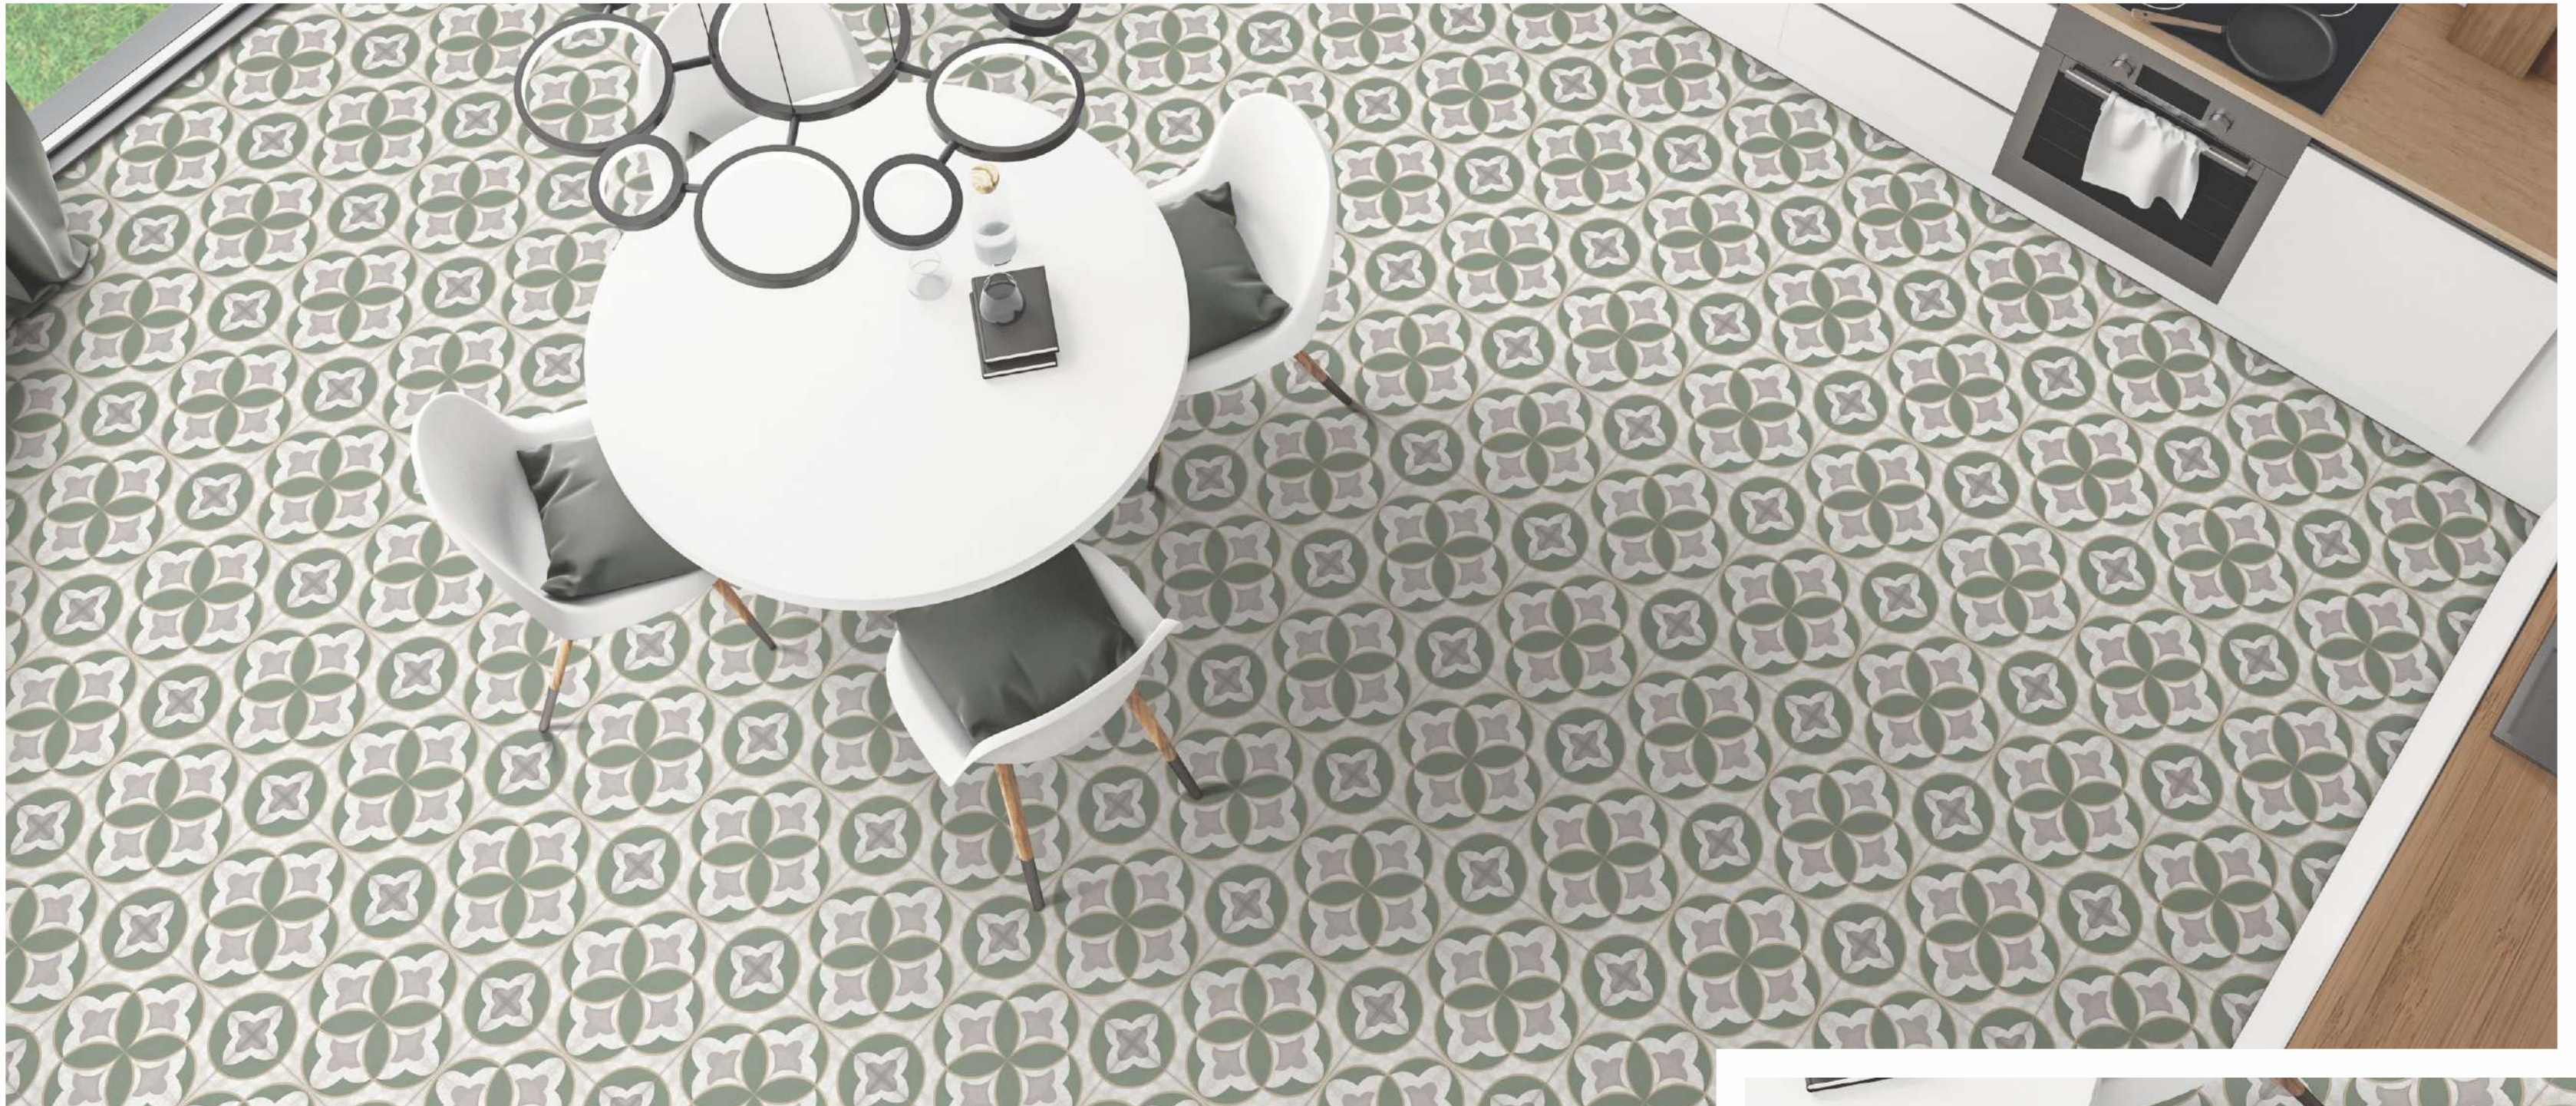

[[BACK TO INDEX](#)]

IRIS DECOR FERN

Size : 300x300mm

[GLAZED
VITRIFIED TILES]