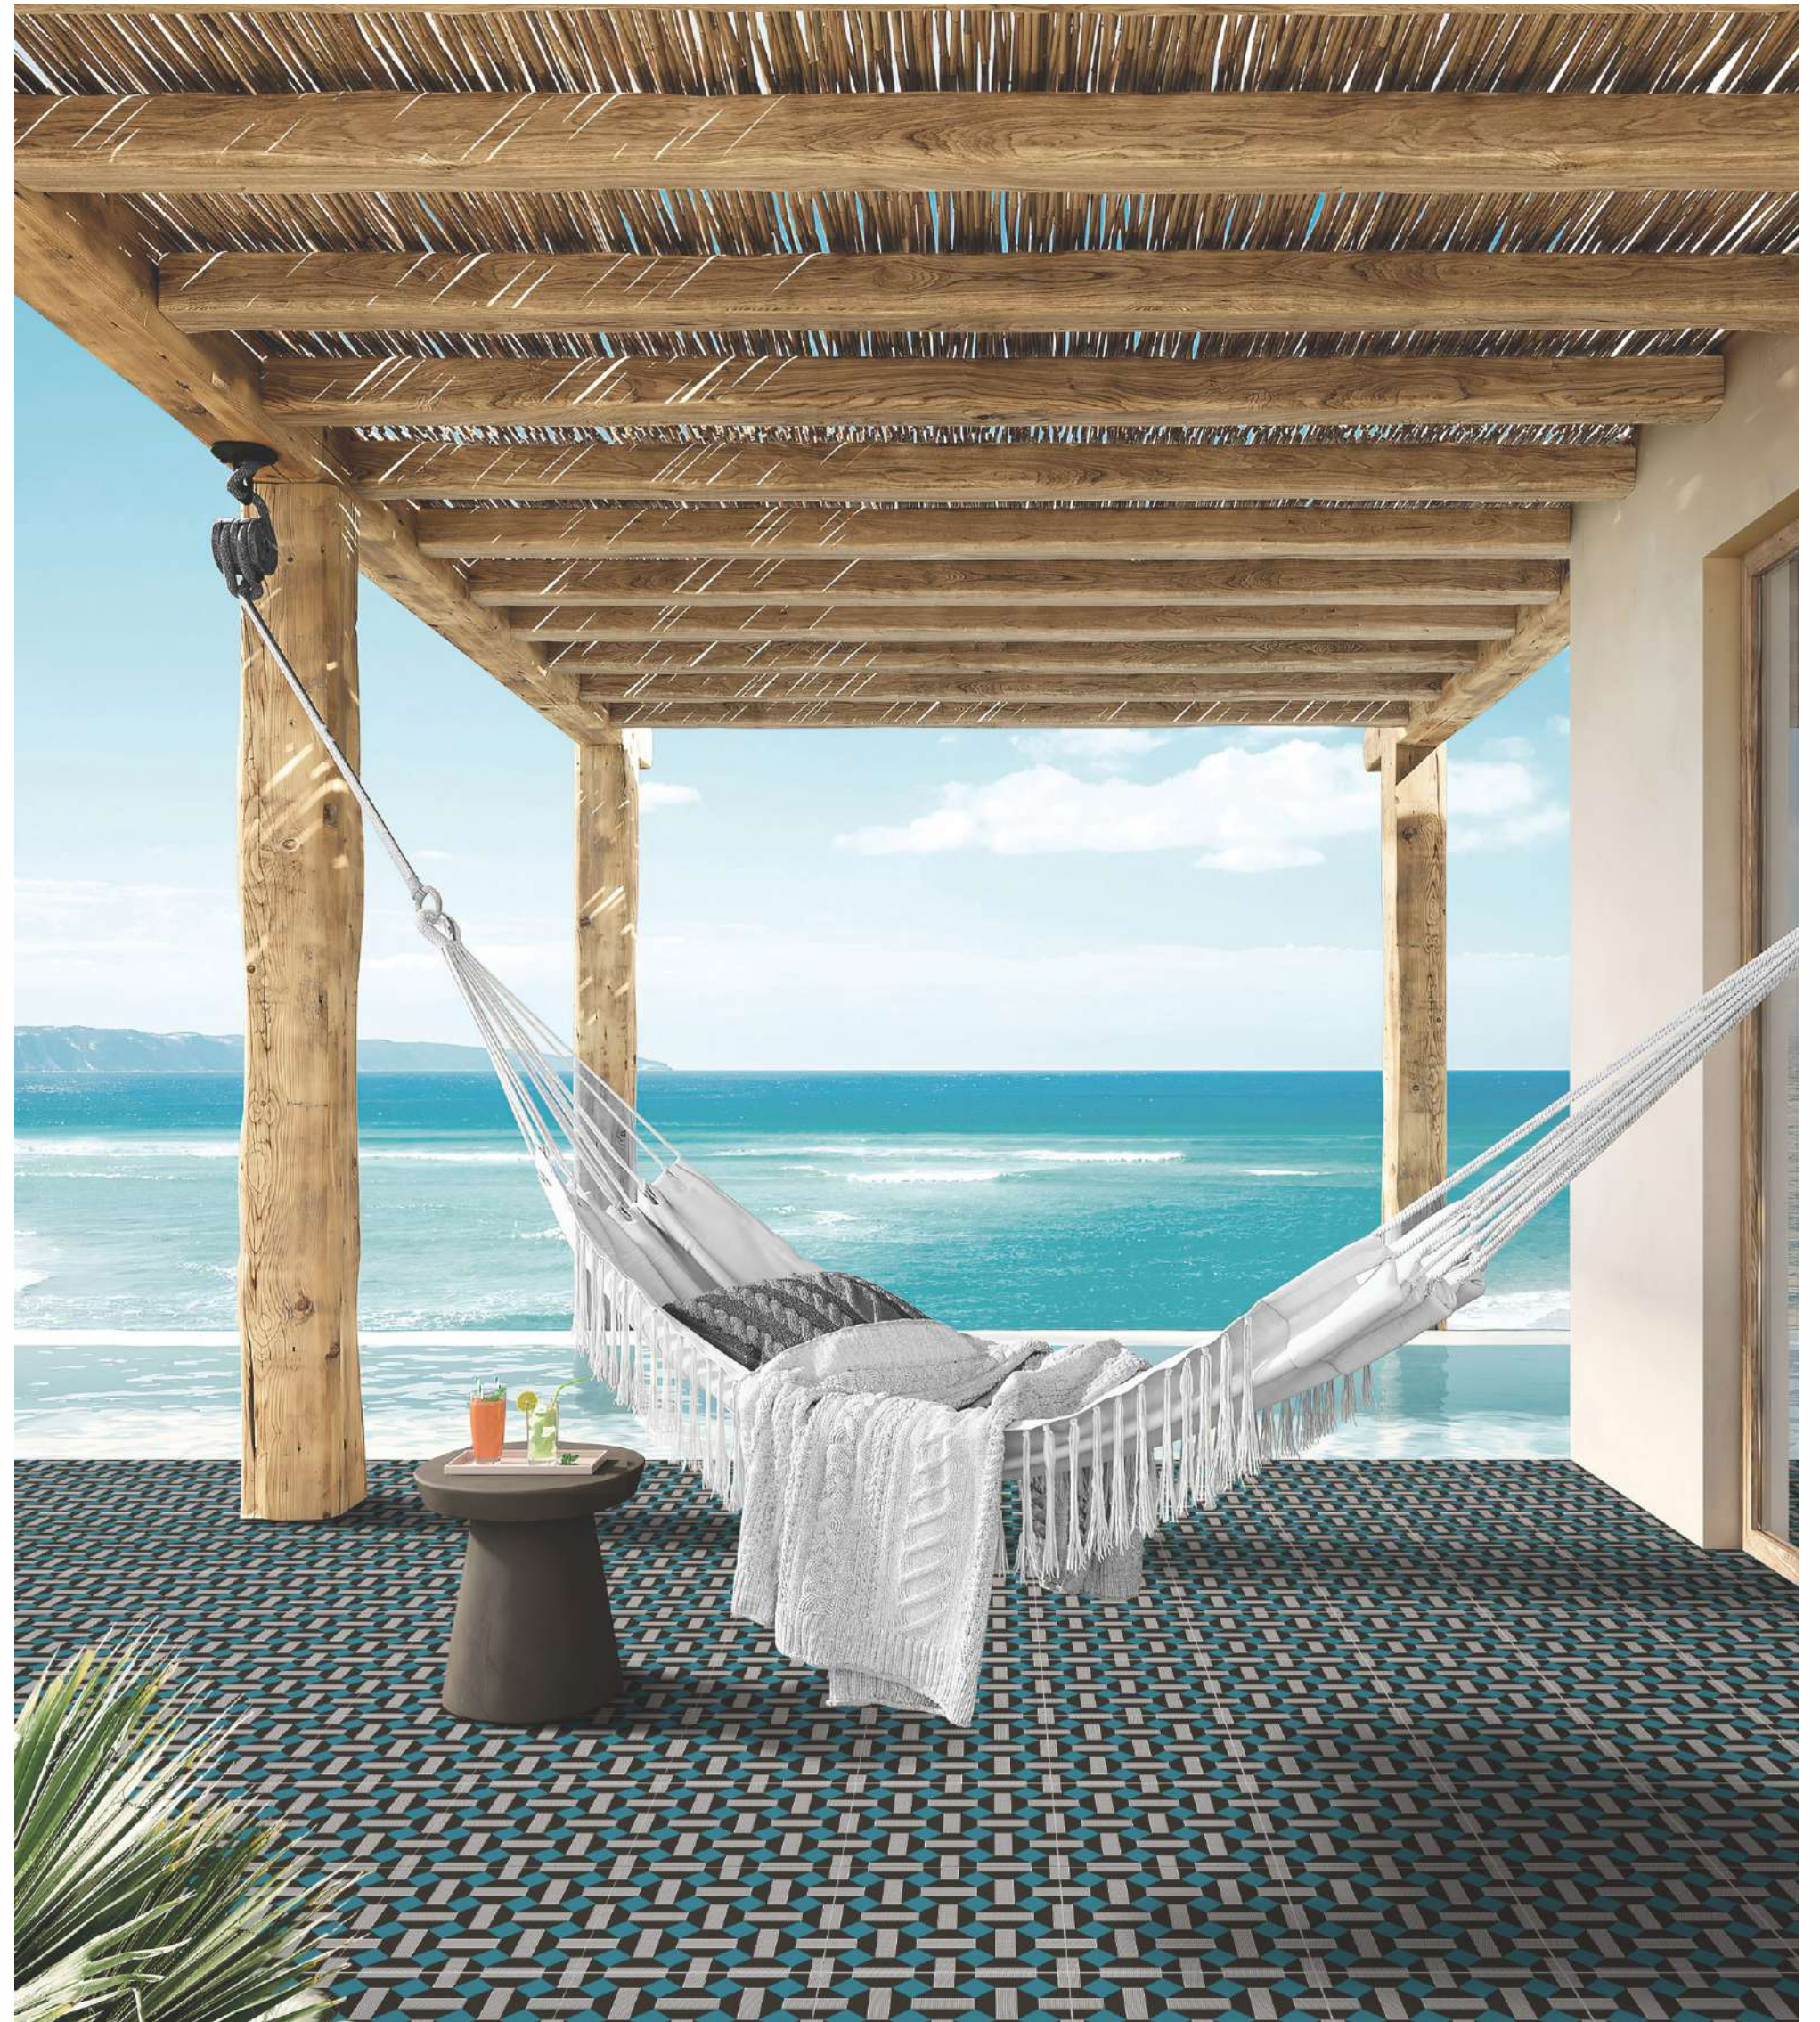

MIDNIGHT OCEAN

Size : 300x300mm