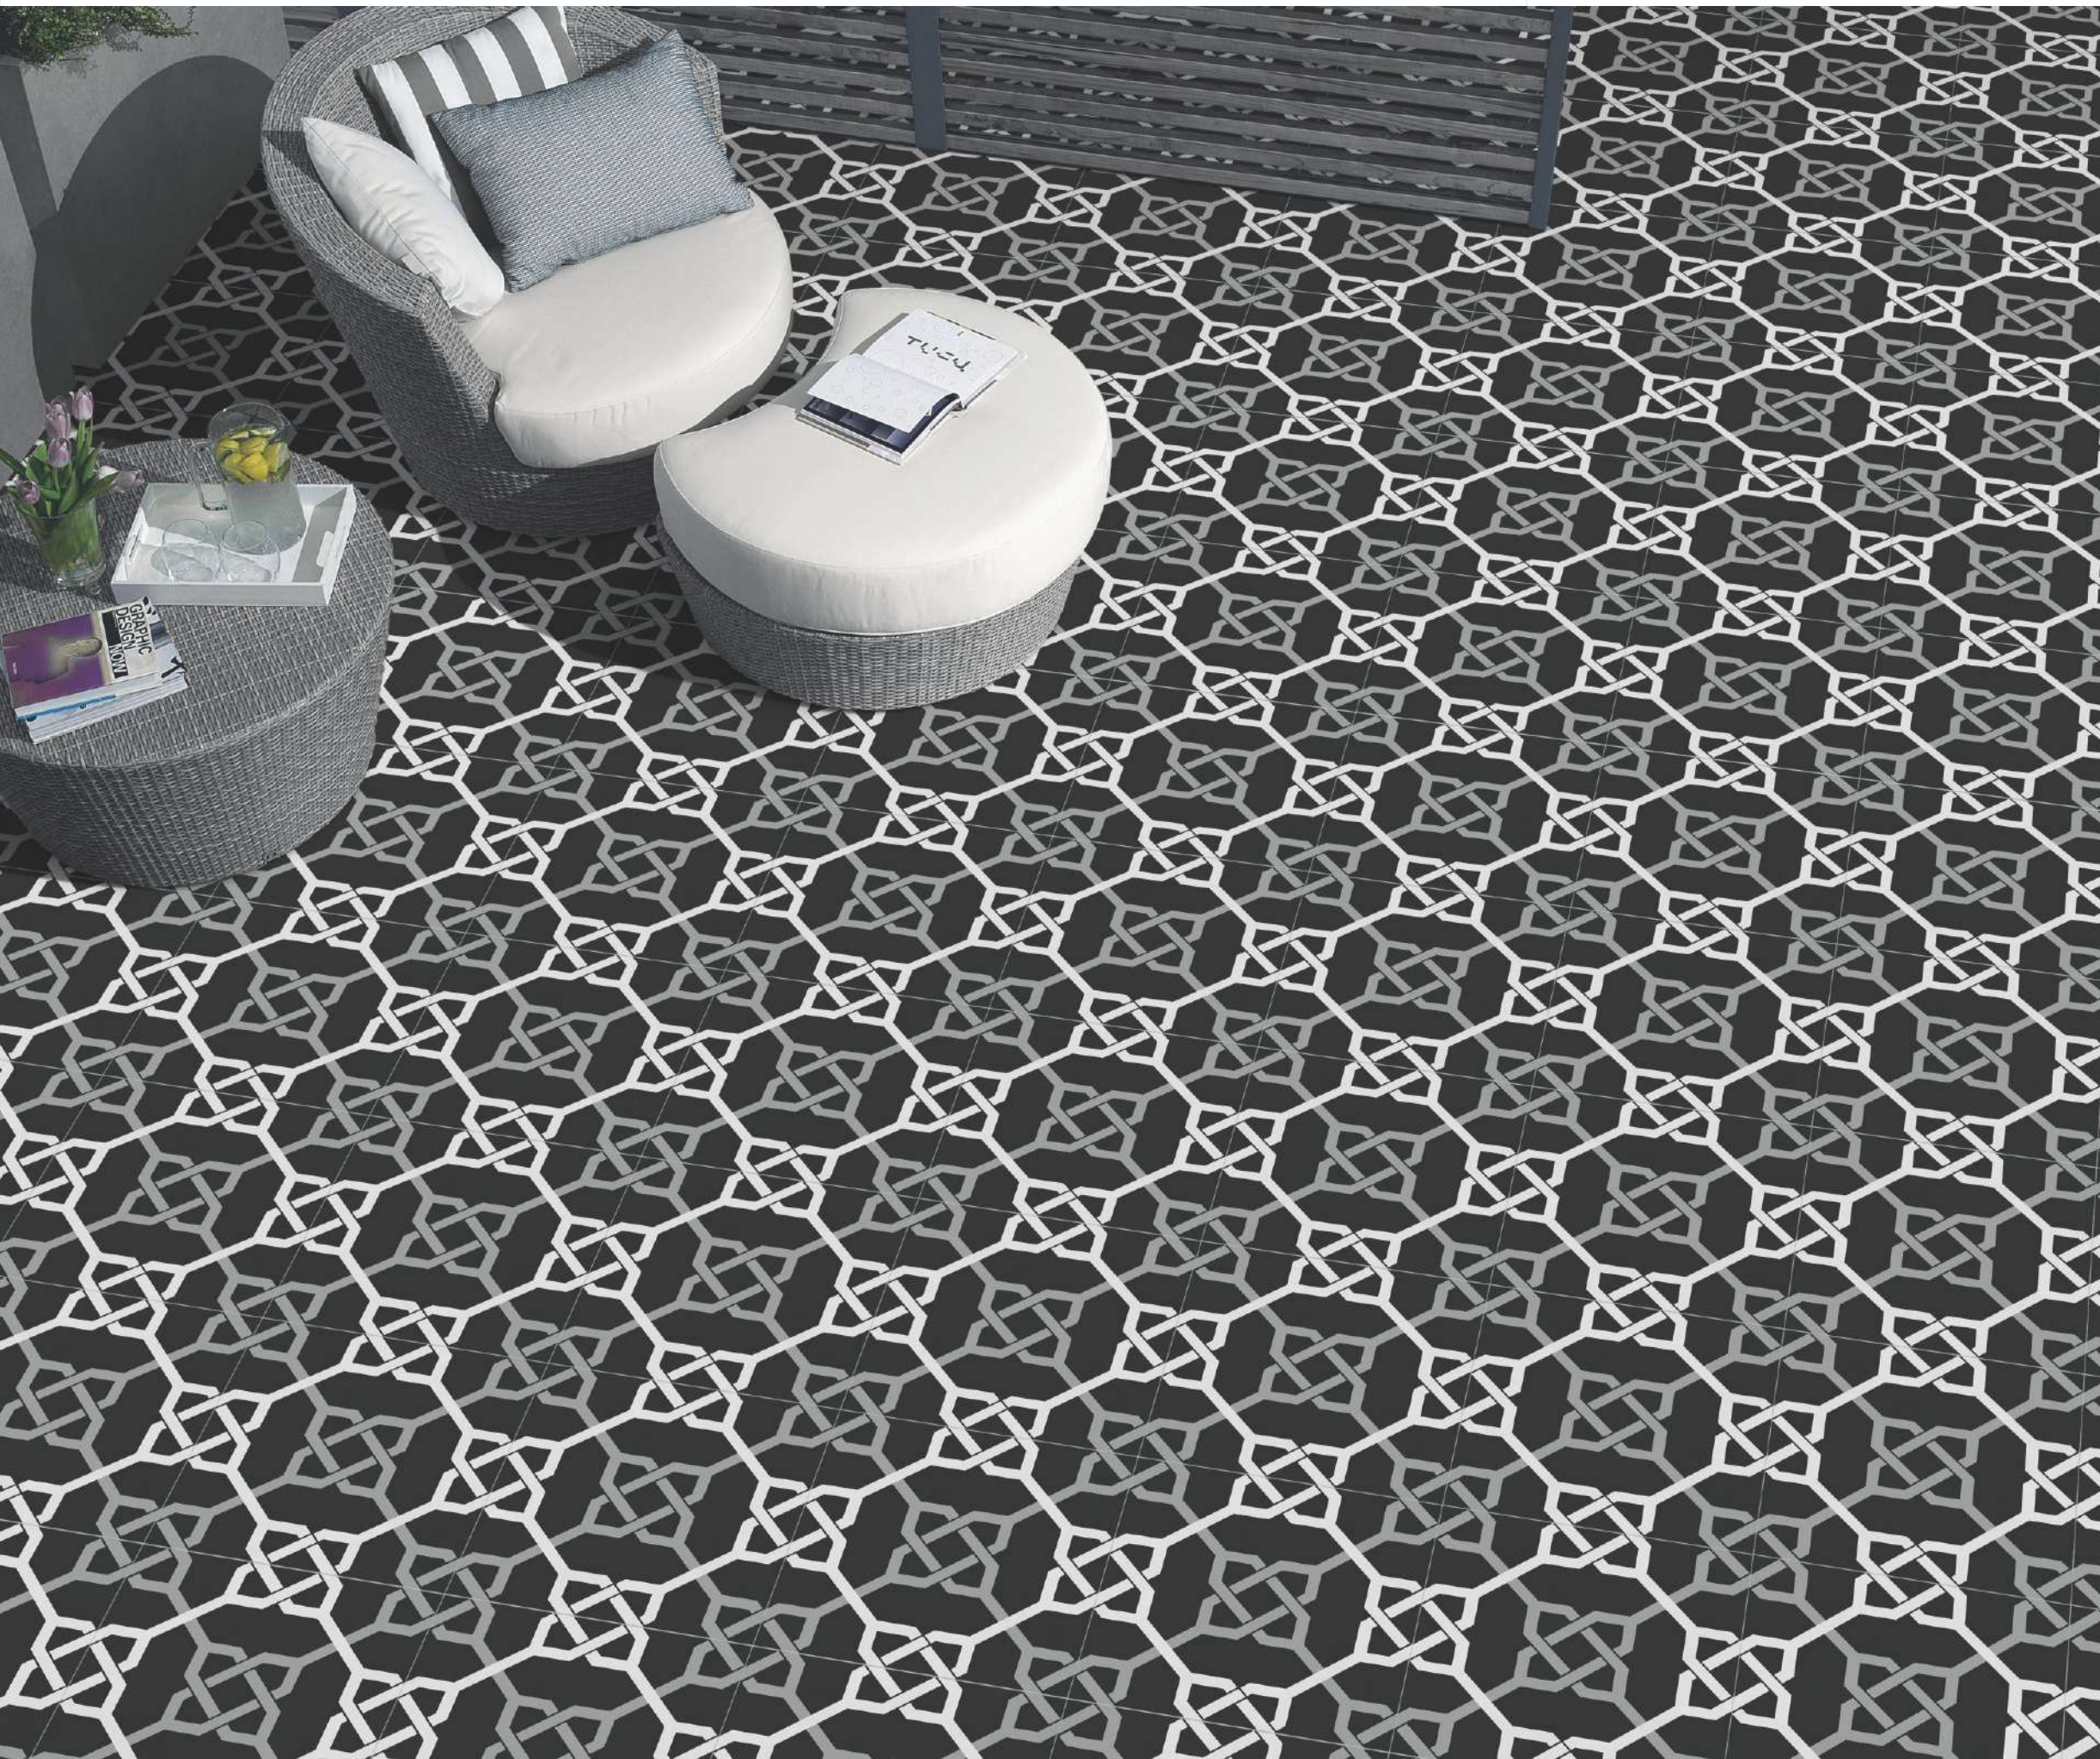

**GEOMETRIC
SCROLL BLACK**

Size : 300x300mm