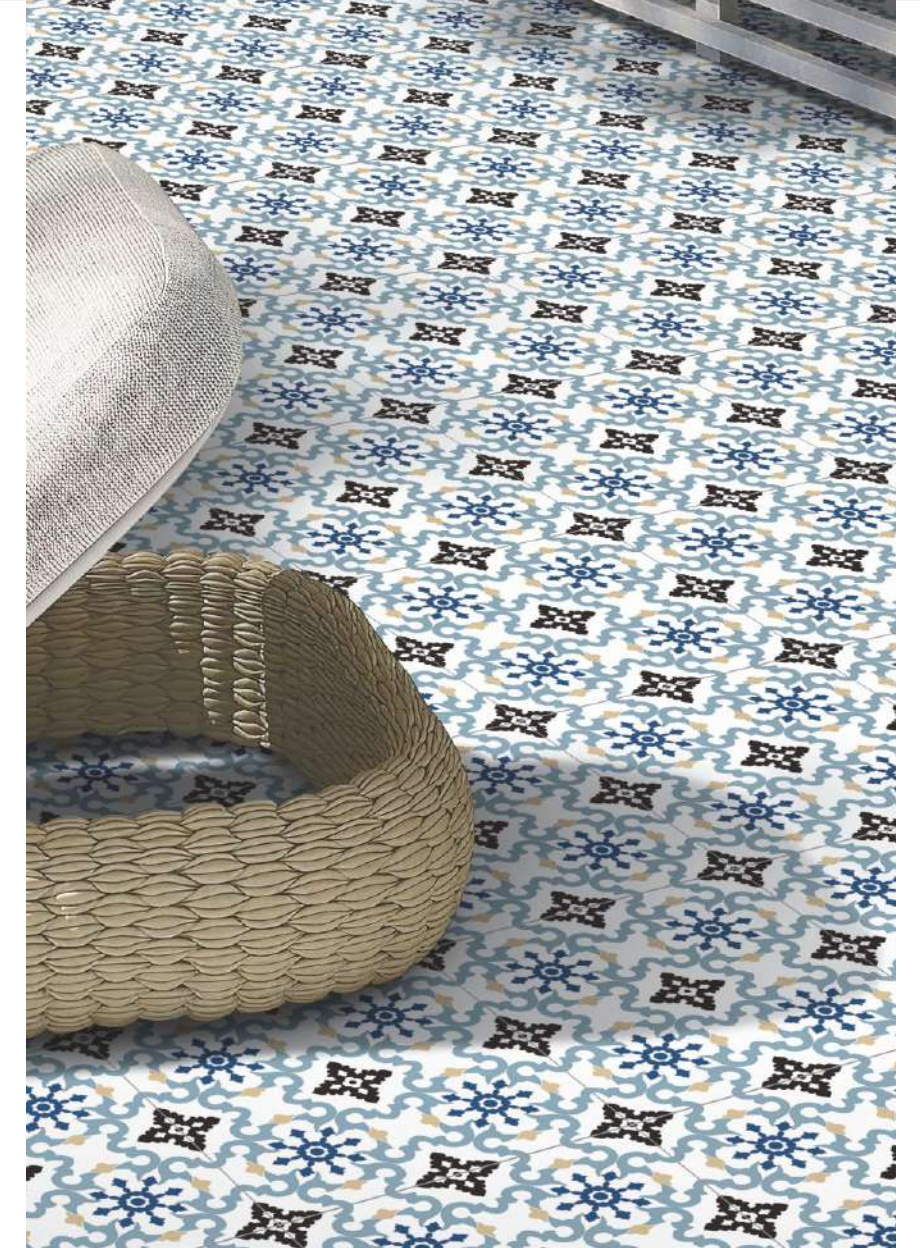

## DAMASK ECRU

Size : 300x300mm

[ GLAZED  
VITRIFIED TILES ]