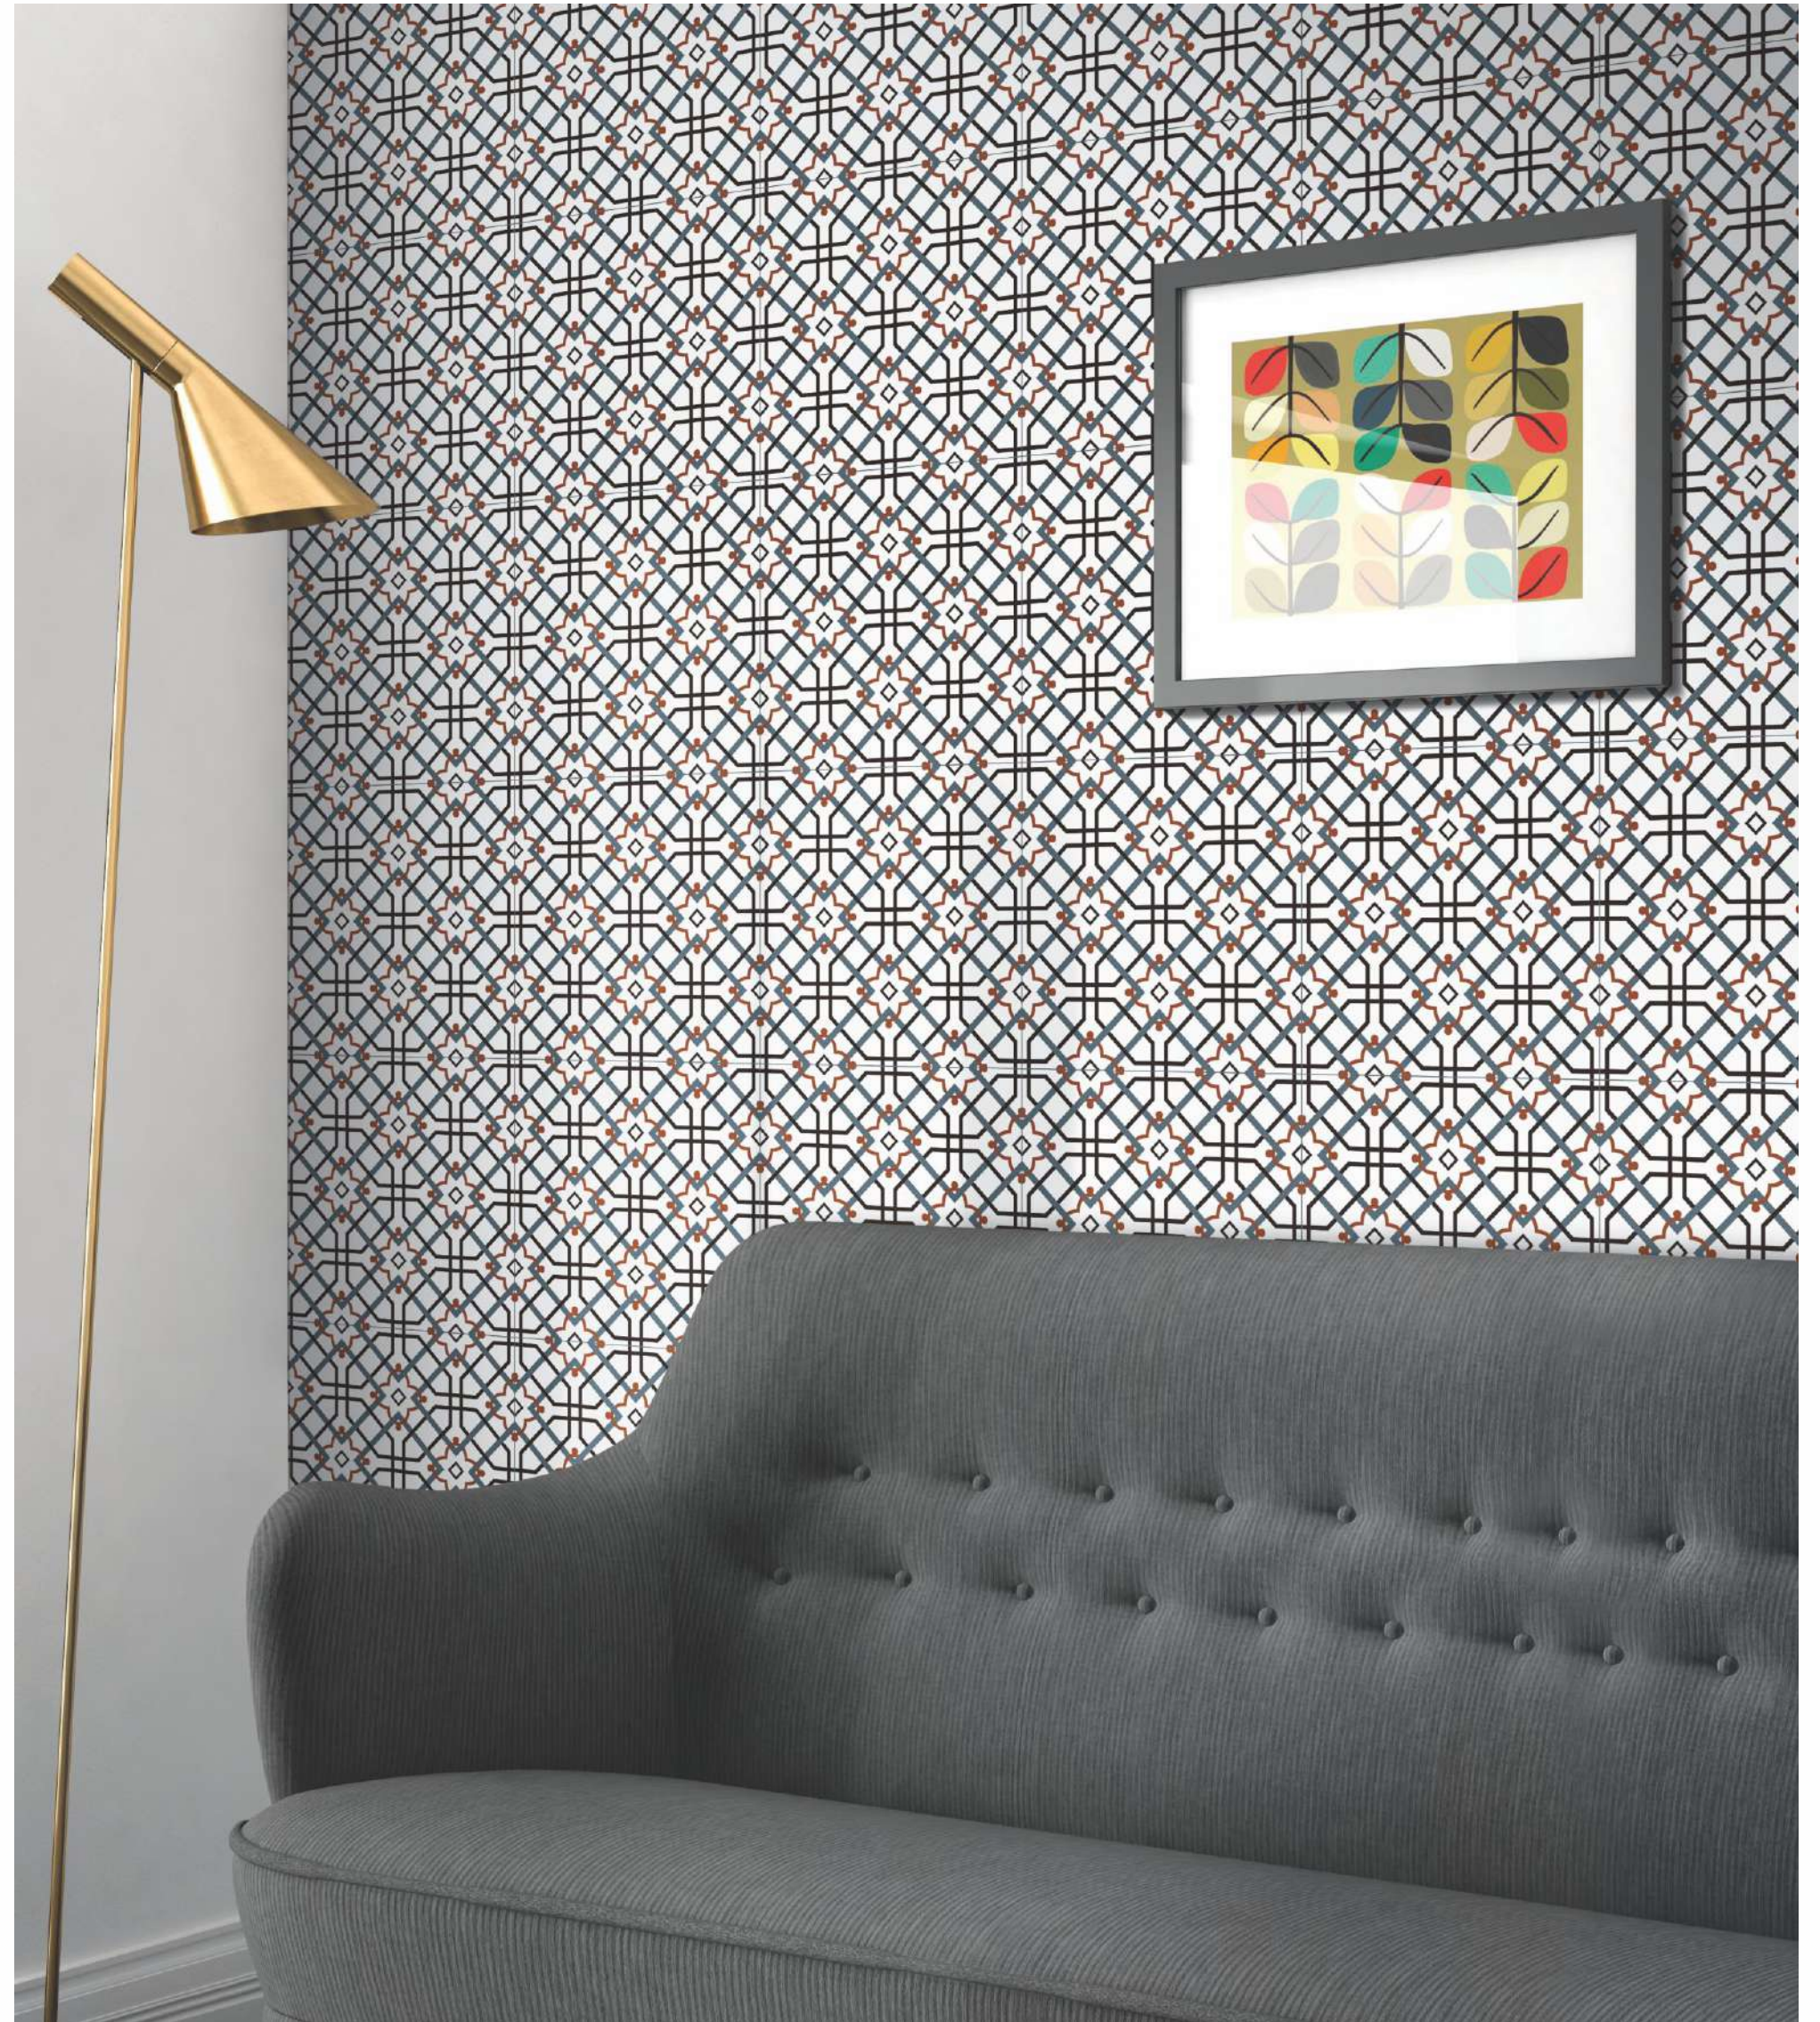

FLORID LATTICE

Size : 300x300mm