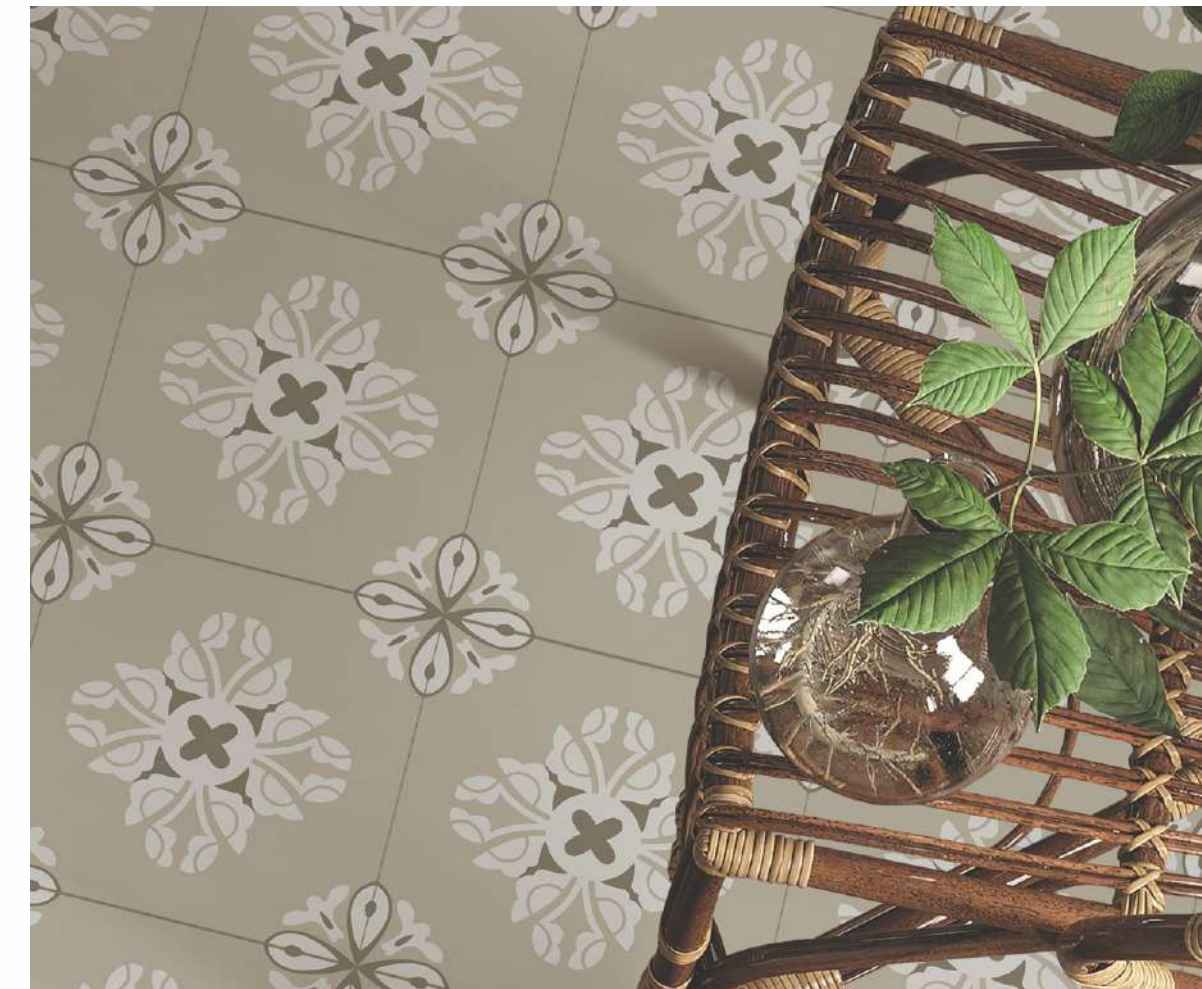

## FLORID ART BEIGE

Size : 300x300mm

[ GLAZED  
VITRIFIED TILES ]