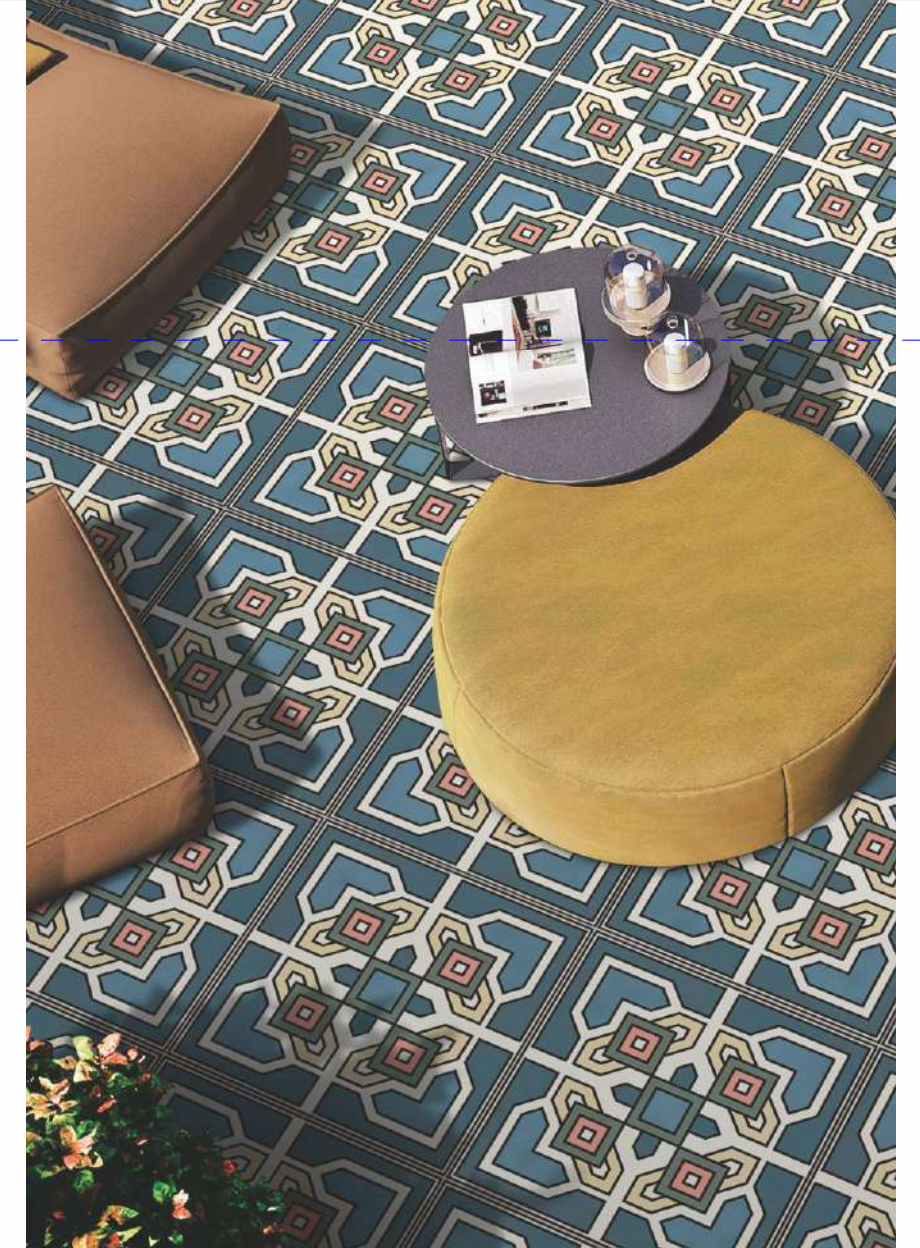

## DAINTY LINES

Size : 300x300mm

[ GLAZED  
VITRIFIED TILES ]