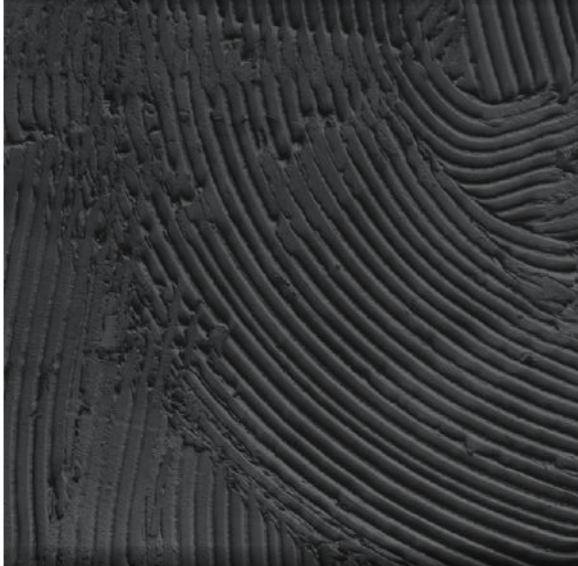

Lattice White