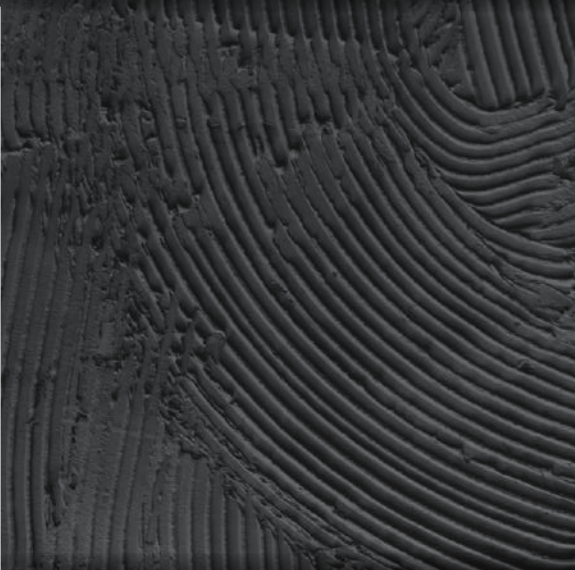

Detail of
Mandala
Sedona

This image shows a close-up, angled view of a decorative tile. The tile features a repeating pattern of stylized floral and geometric motifs in gold and white against a dark brown background. The motifs include a central starburst flower, a diamond-shaped medallion with intricate internal patterns, and smaller floral elements. The tile is set against a dark, textured background.

Finish
Matt with
Special Effect

estudio
cerámico
SPAIN - MEXICO - INDIA

Blossom Peach

Detail of
Blossom Peach

This image shows a close-up, diamond-shaped section of a tile with a complex geometric pattern. The pattern consists of interlocking lines forming octagons and other shapes. The background is a light peach color. The pattern is filled with various colors: a central four-lobed flower shape is filled with gold, and other shapes are filled with green and white. The tile has a cracked and aged appearance, with some blue and gold flecks visible.