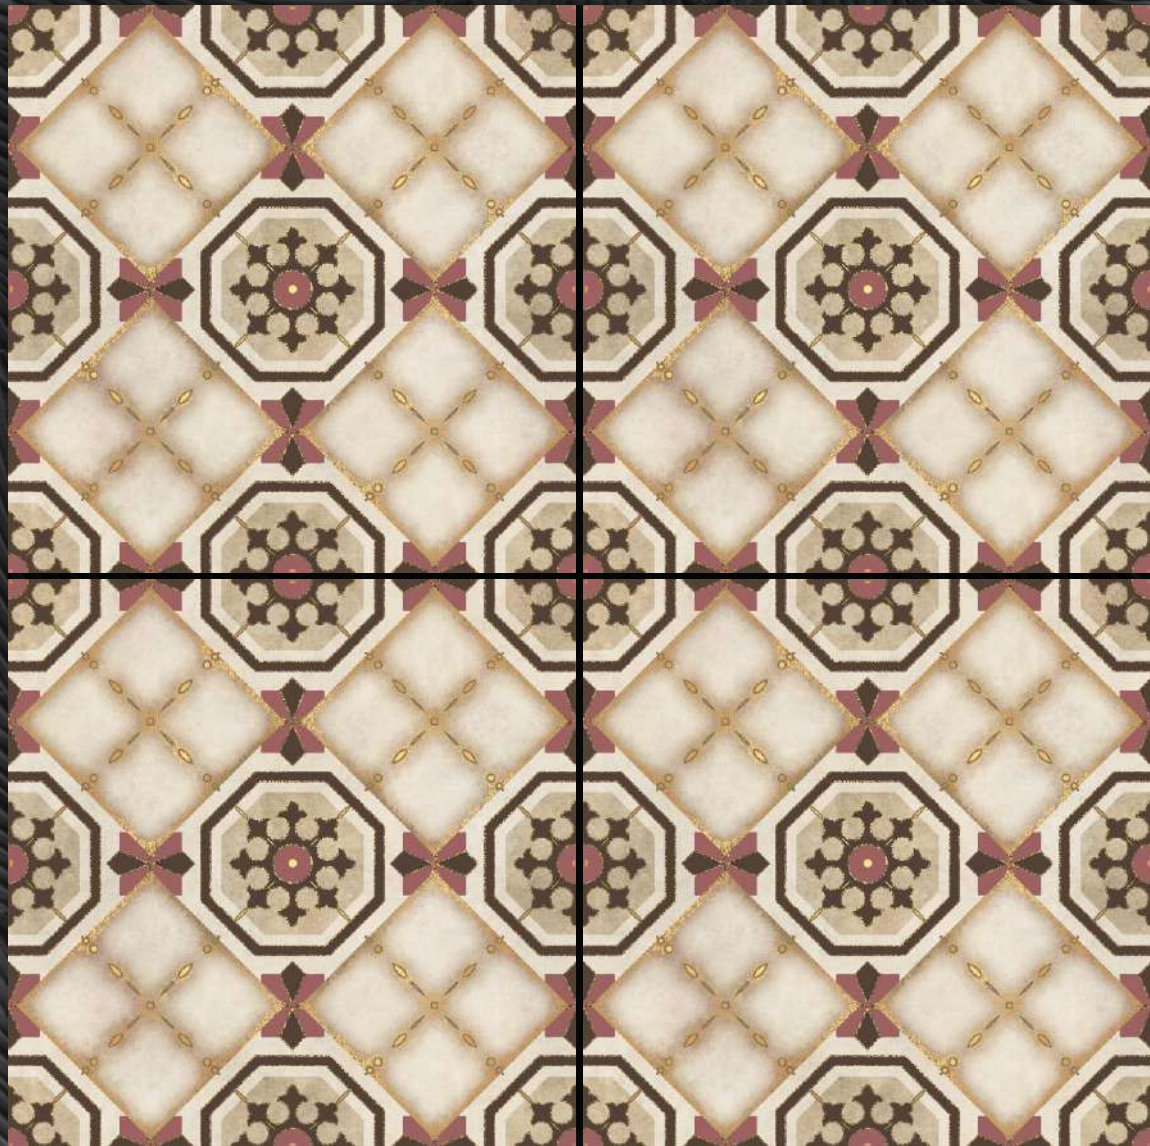

motif
collection

Decor
Vitrified Tiles

Size
30x30cm

Thickness
9mm

Finish
Matt with
Special Effect