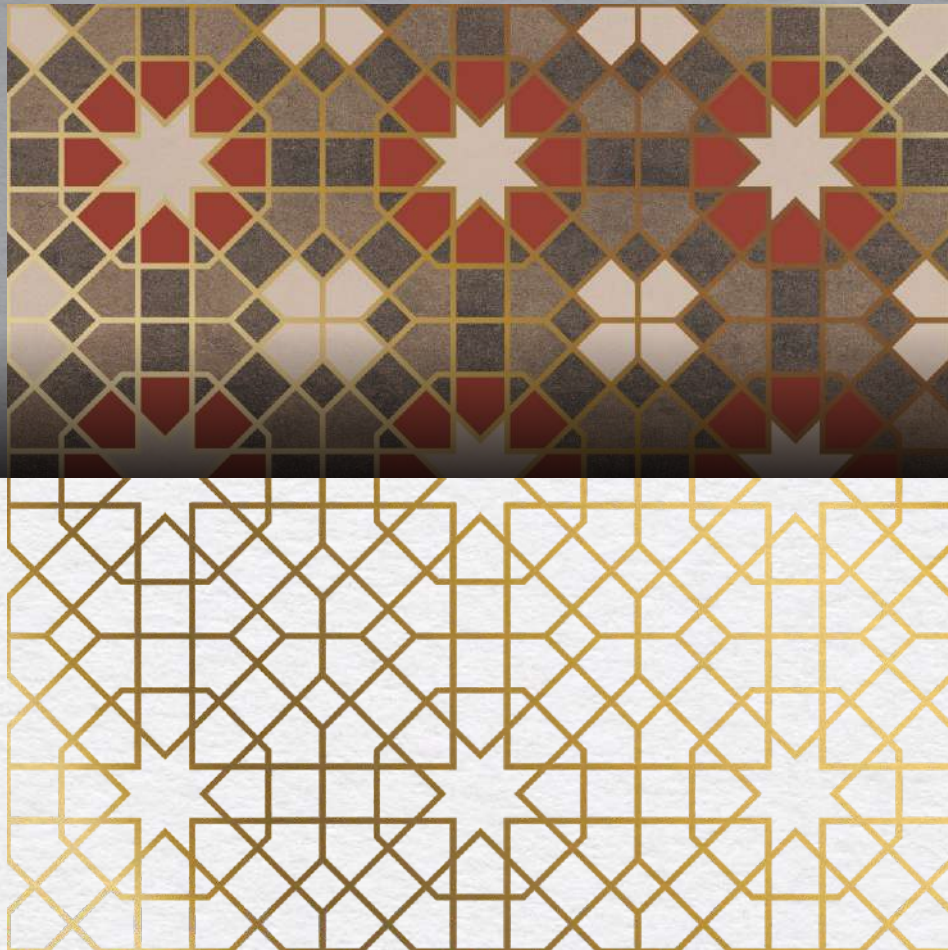

motif
collection

Decor Vitrified Tiles | 30x30cm

estudio
cerámico

SPAIN - MEXICO - INDIA