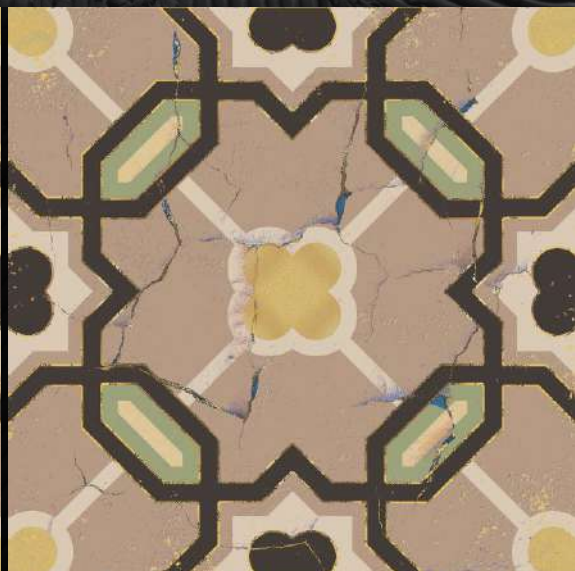

Blossom White

Blossom Peach

motif
collection

Decor
Vitrified Tiles

Size
30x30cm

Thickness
9mm

Finish
Matt with
Special Effect