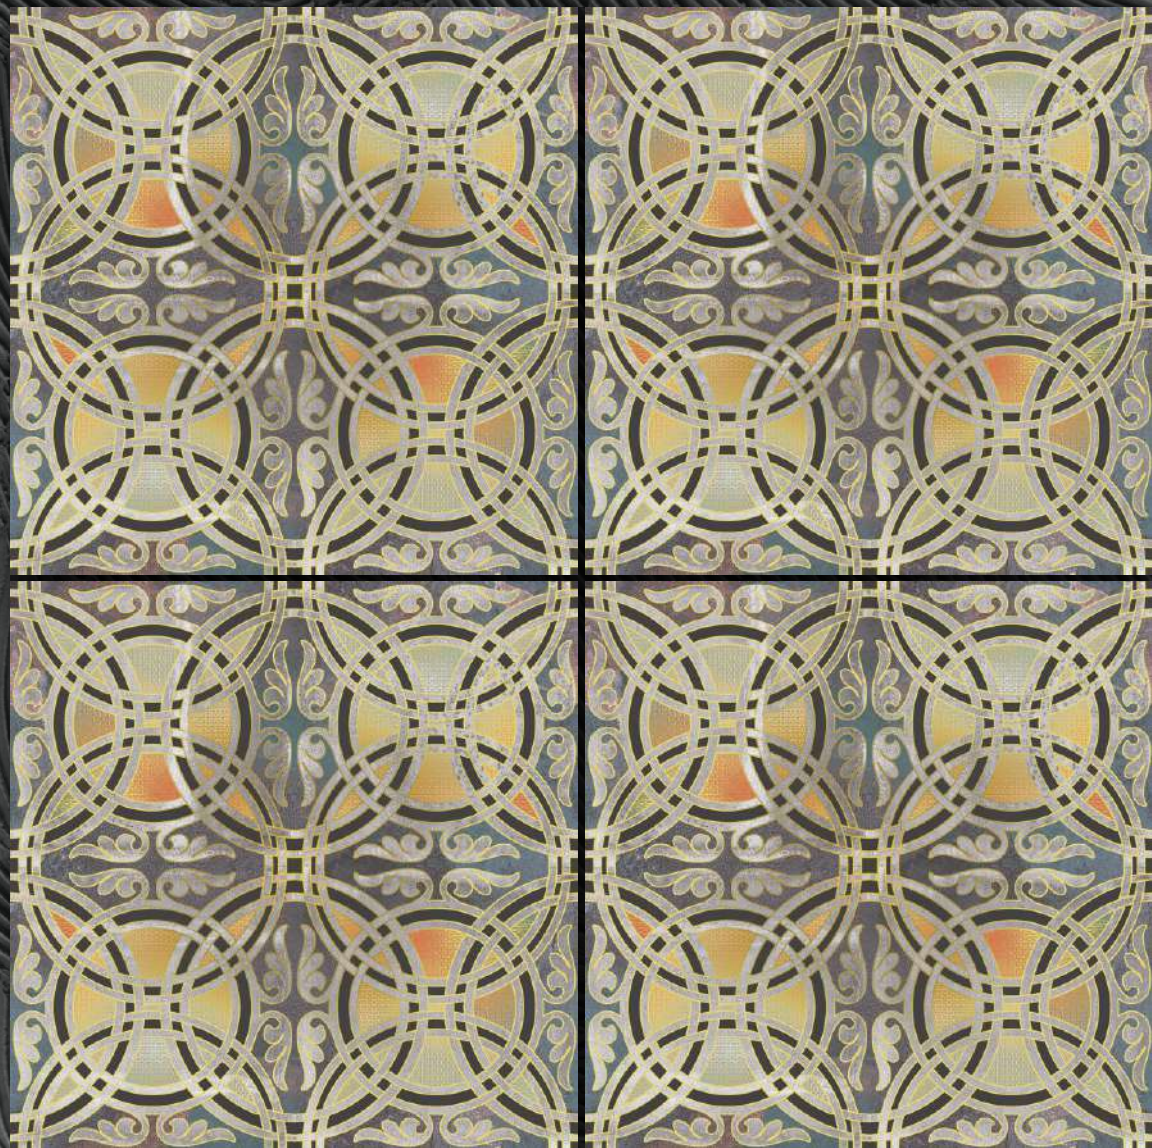

Wreath Ombre

motif
collection

Decor
Vitrified Tiles

Size
30x30cm

Thickness
9mm

Finish
Matt with
Special Effect