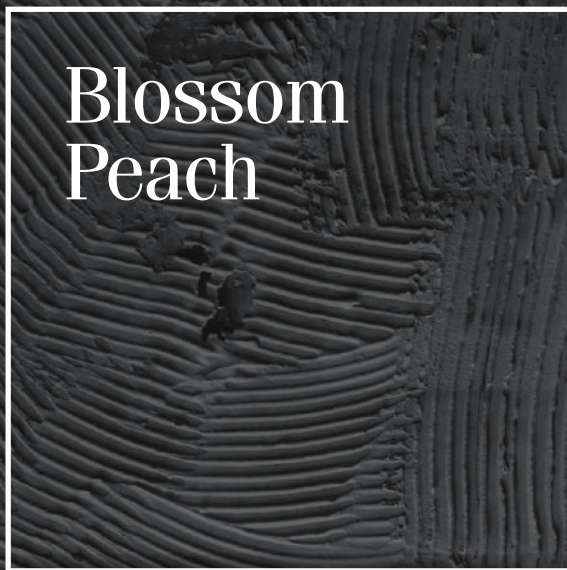

Blossom White

Blossom Peach

motif
collection

Decor
Vitrified Tiles

Size
30x30cm

Thickness
9mm

Finish
Matt with
Special Effect