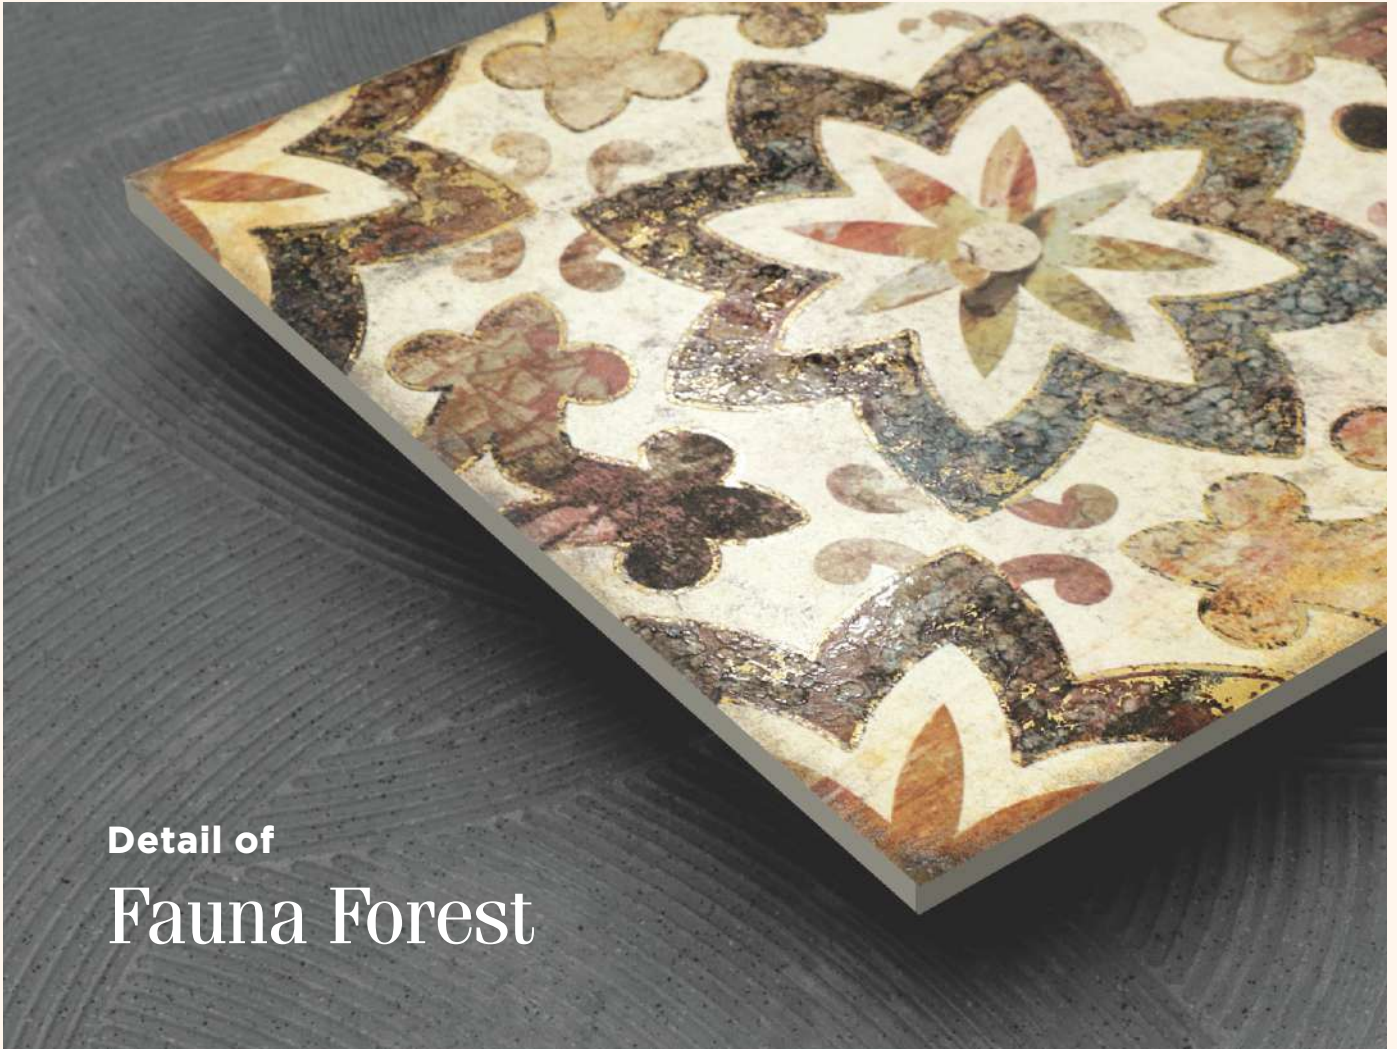

Fauna Forest

Detail of
Fauna Forest