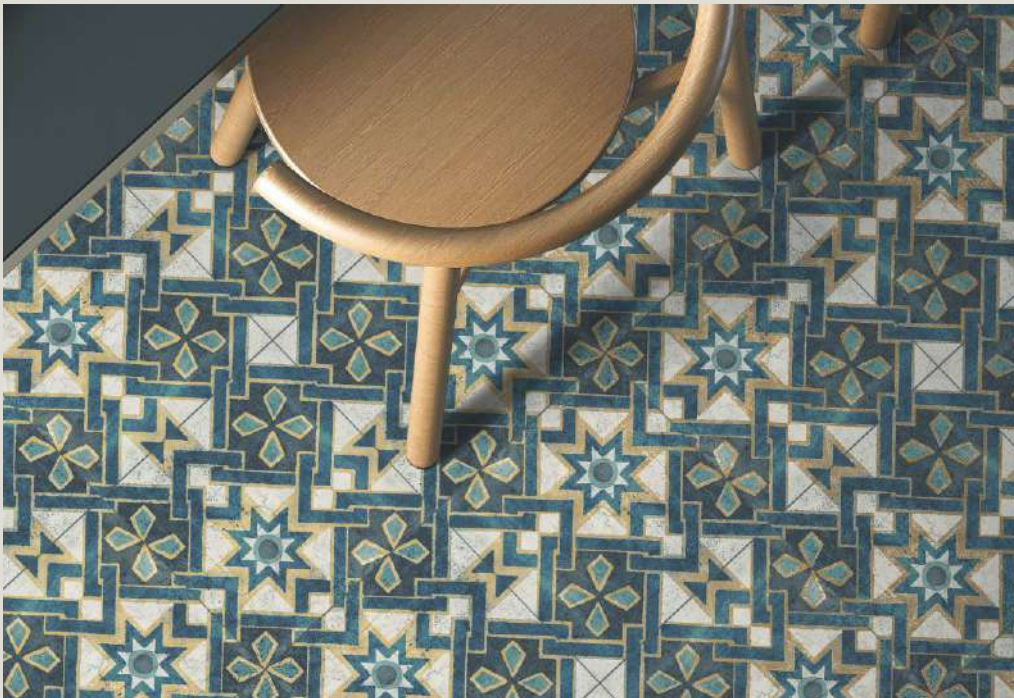

estudio
cerámico
SPAIN - MEXICO - INDIA