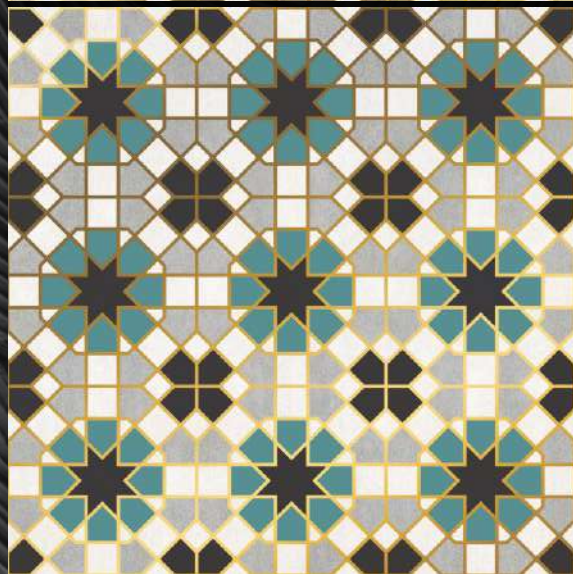

Detail of
Blossom White

This image shows a close-up, diamond-shaped section of a tile with a complex geometric pattern, similar to the one above. The background is a light white color. The pattern is filled with various colors: a central four-lobed flower shape is filled with blue, and other shapes are filled with white and gold. The tile has a cracked and aged appearance, with some blue and gold flecks visible.

The image shows a square tile with a white background. The pattern consists of a repeating lattice of stylized, dark brown or grey scrollwork. Within the lattice, there are golden-yellow accents, including a central five-petaled flower with a white center, and several small circular motifs. The tile is set against a dark, textured background.

Detail of
Lattice Blue

The image shows a square tile with a light blue background. The pattern consists of a repeating lattice of stylized, golden-yellow scrollwork. Within the lattice, there are dark blue accents, including a central five-petaled flower with a light blue center, and several small circular motifs. The tile is set against a dark, textured background.

Finish
Matt with
Special Effect

estudio
cerámico
SPAIN - MEXICO - INDIA

Maze Carnival

Detail of
Maze Carnival

This image shows a detailed view of a square tile with a complex geometric pattern. The pattern consists of interlocking lines forming a maze-like structure. The primary colors are teal, black, and light grey, with gold-colored lines defining the shapes. The tile is set against a dark grey background with a circular, textured pattern.