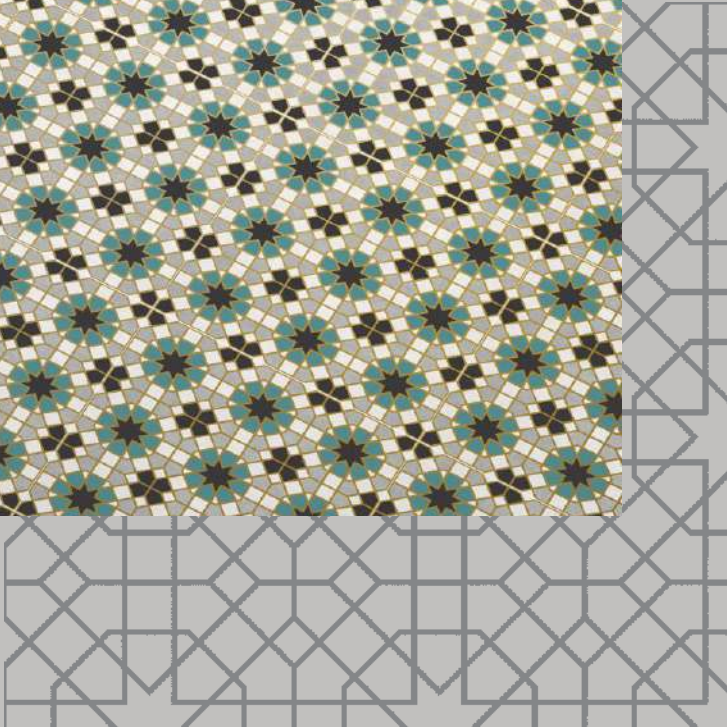

Detail of
Red Carnival

This image shows a detailed view of a square tile with a complex geometric pattern. The primary colors are red, tan, and dark grey, with gold-colored lines defining the shapes. The pattern is similar to the 'Maze Carnival' tile but uses a different color palette. The tile is set against a dark grey background with a circular, textured pattern.