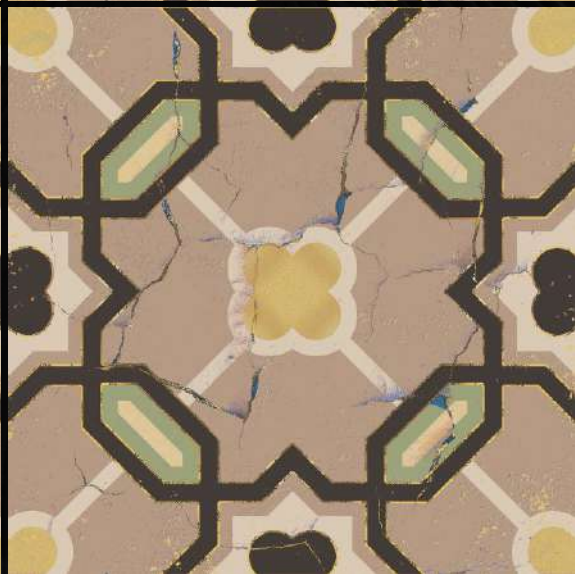

Blossom White

Blossom Peach

motif
collection

Decor
Vitrified Tiles

Size
30x30cm

Thickness
9mm

Finish
Matt with
Special Effect