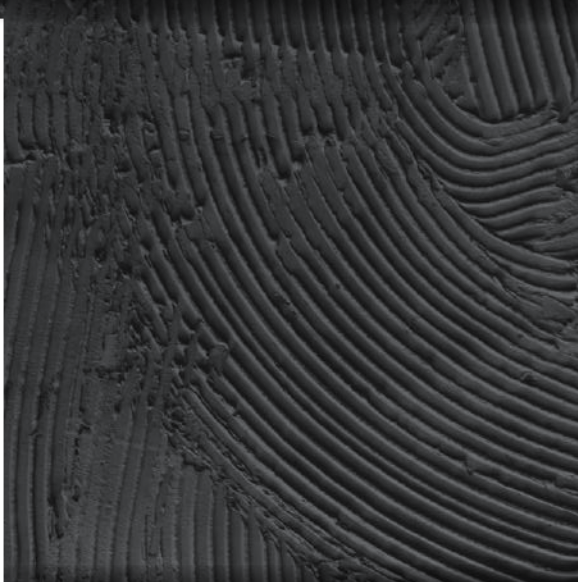

Estrela Dark