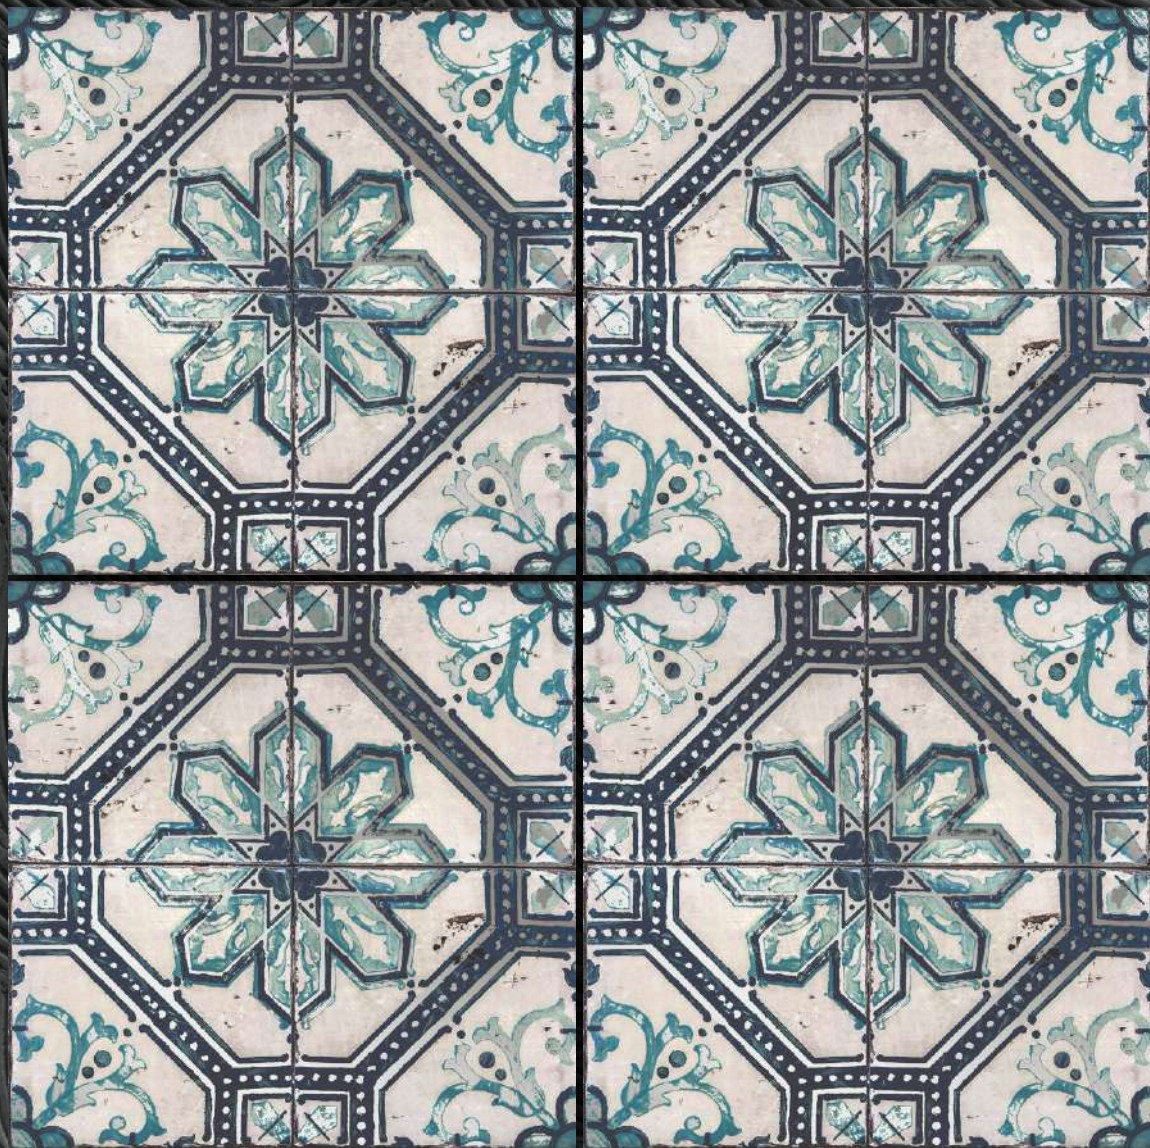

Mural
Silver

motif
collection

Decor
Vitrified Tiles

Size
30x30cm

Thickness
9mm

Finish
Matt with
Special Effect