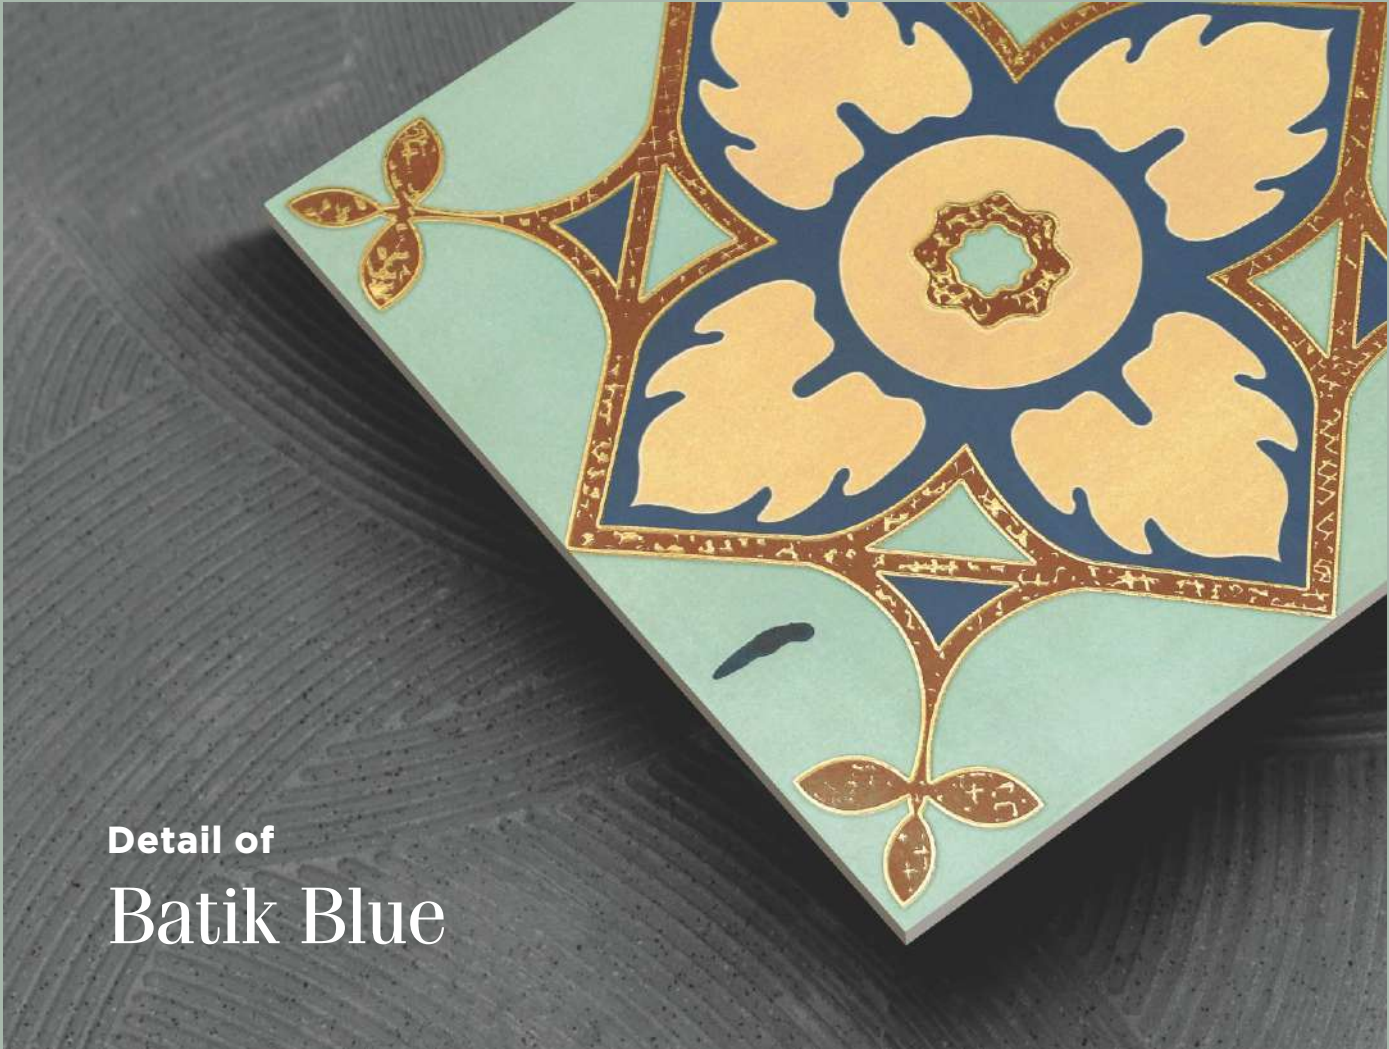

Detail of
Batik Blue