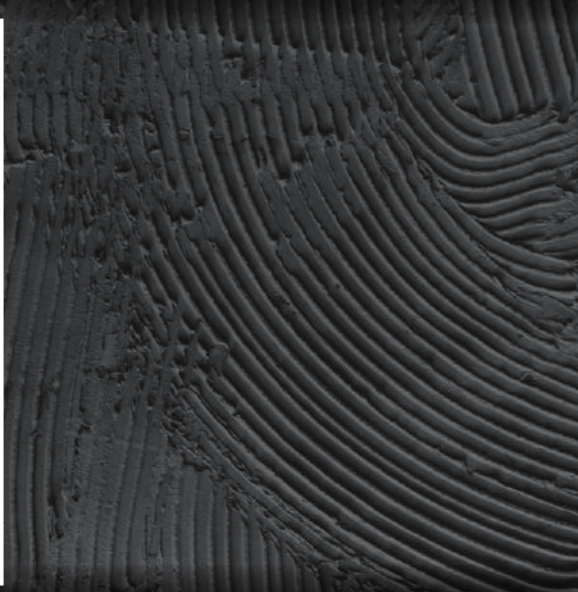

Mandala Cadet Blue