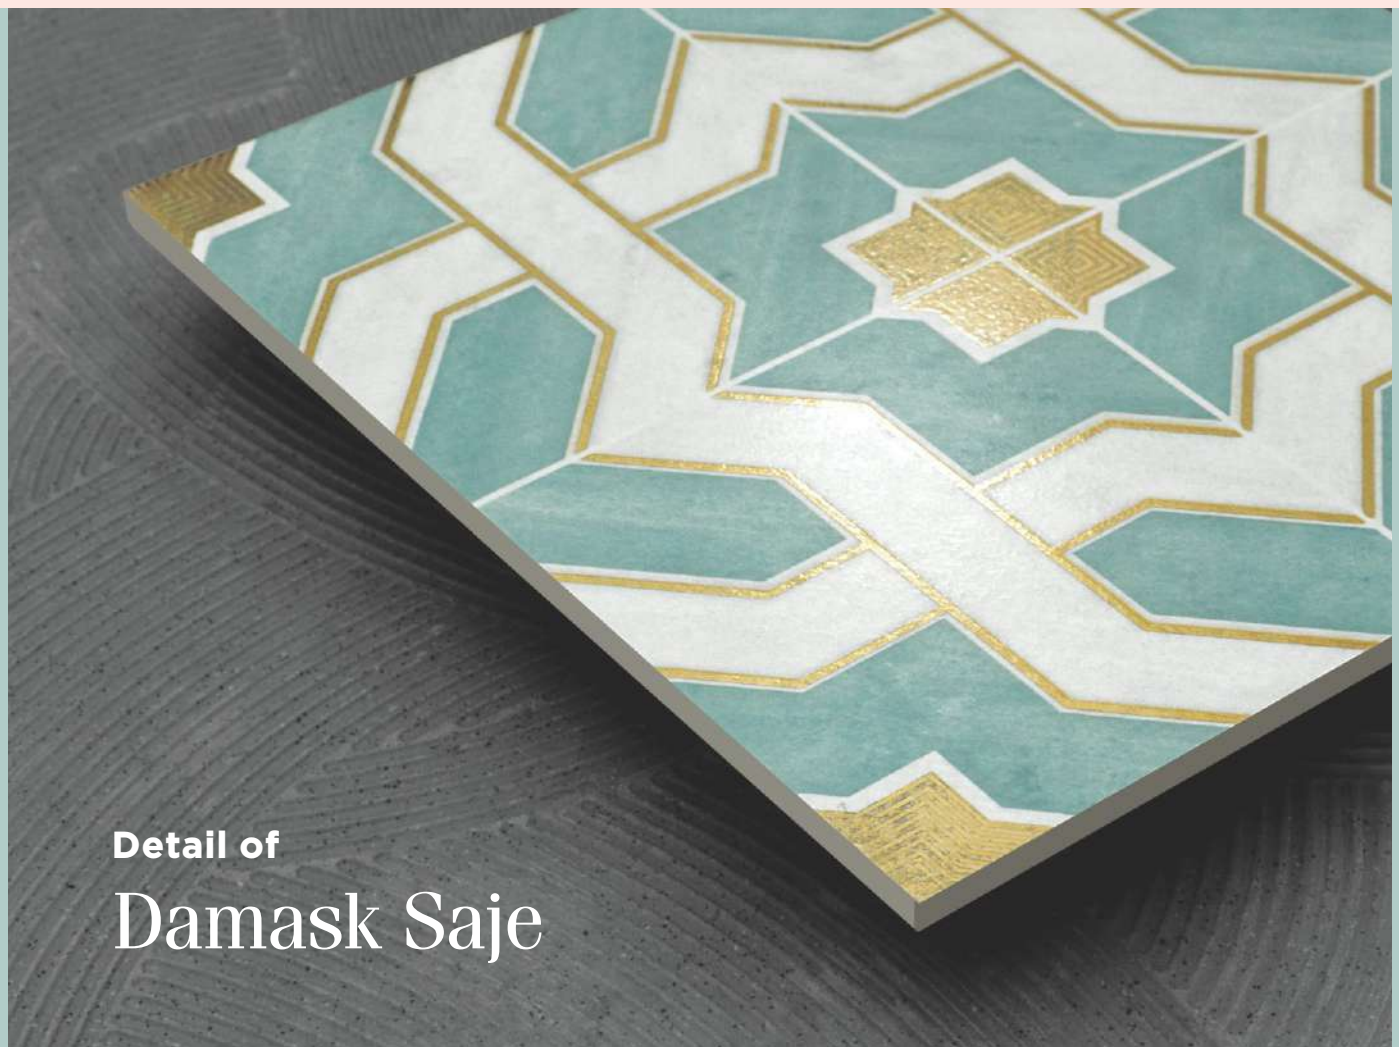

Detail of
Damask Saje