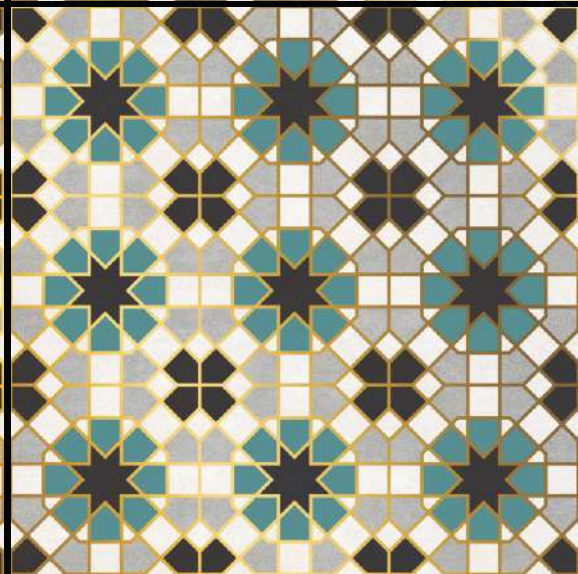

motif
collection

Decor
Vitrified Tiles

Size
30x30cm

Thickness
9mm

Finish
Matt with
Special Effect