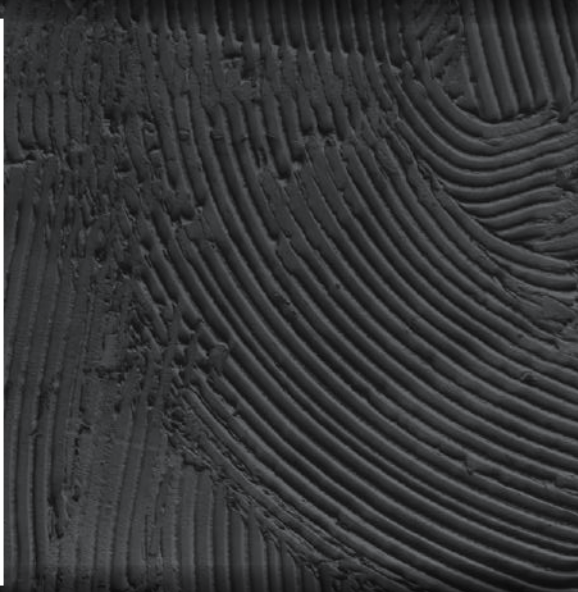

Arabesque Blue