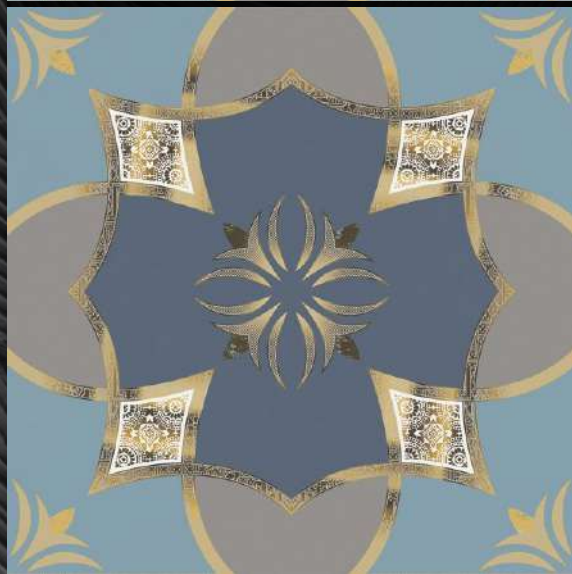

motif
collection

Decor
Vitrified Tiles

Size
30x30cm

Thickness
9mm

Finish
Matt with
Special Effect