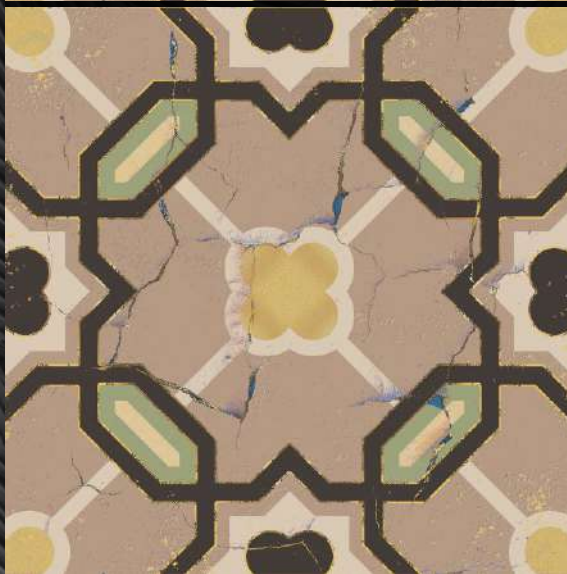

Blossom White

Blossom Peach

motif
collection

Decor
Vitrified Tiles

Size
30x30cm

Thickness
9mm

Finish
Matt with
Special Effect