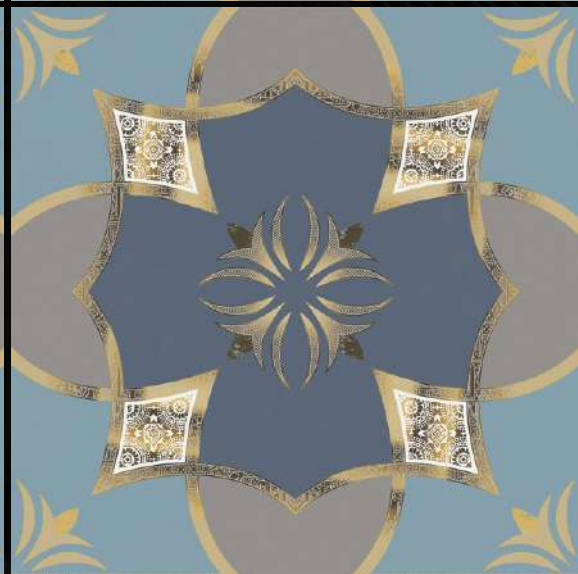

motif
collection

Decor
Vitrified Tiles

Size
30x30cm

Thickness
9mm

Finish
Matt with
Special Effect