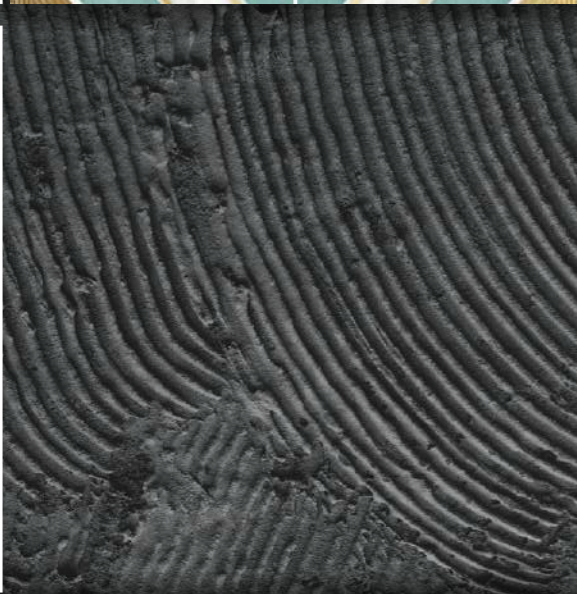

Damask Pink