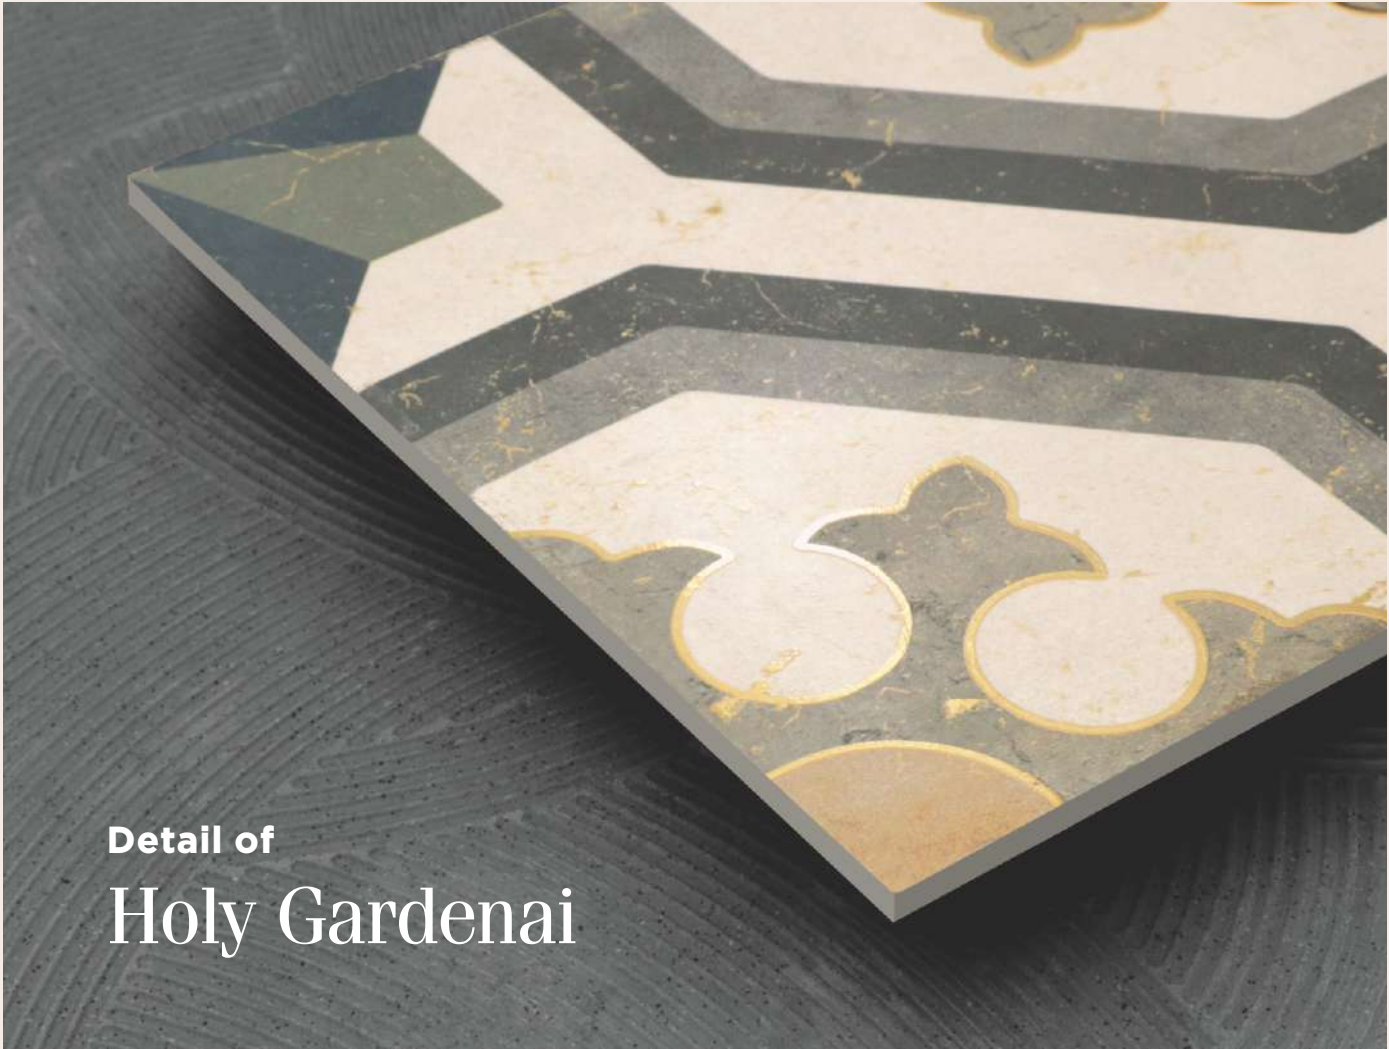

Detail of
Holy Gardenai