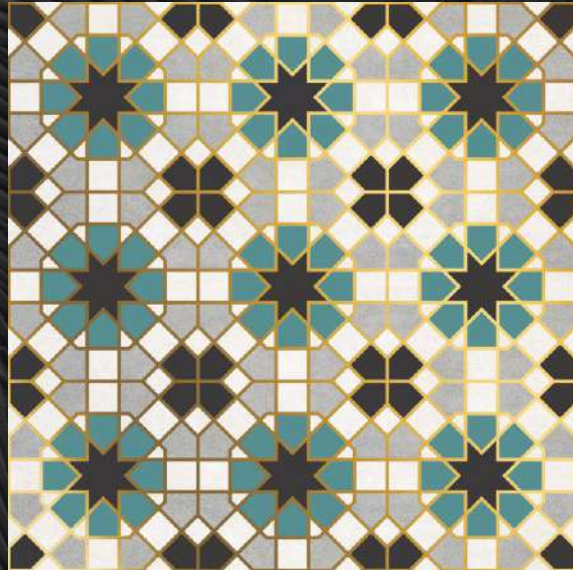

motif
collection

Decor
Vitrified Tiles

Size
30x30cm

Thickness
9mm

Finish
Matt with
Special Effect