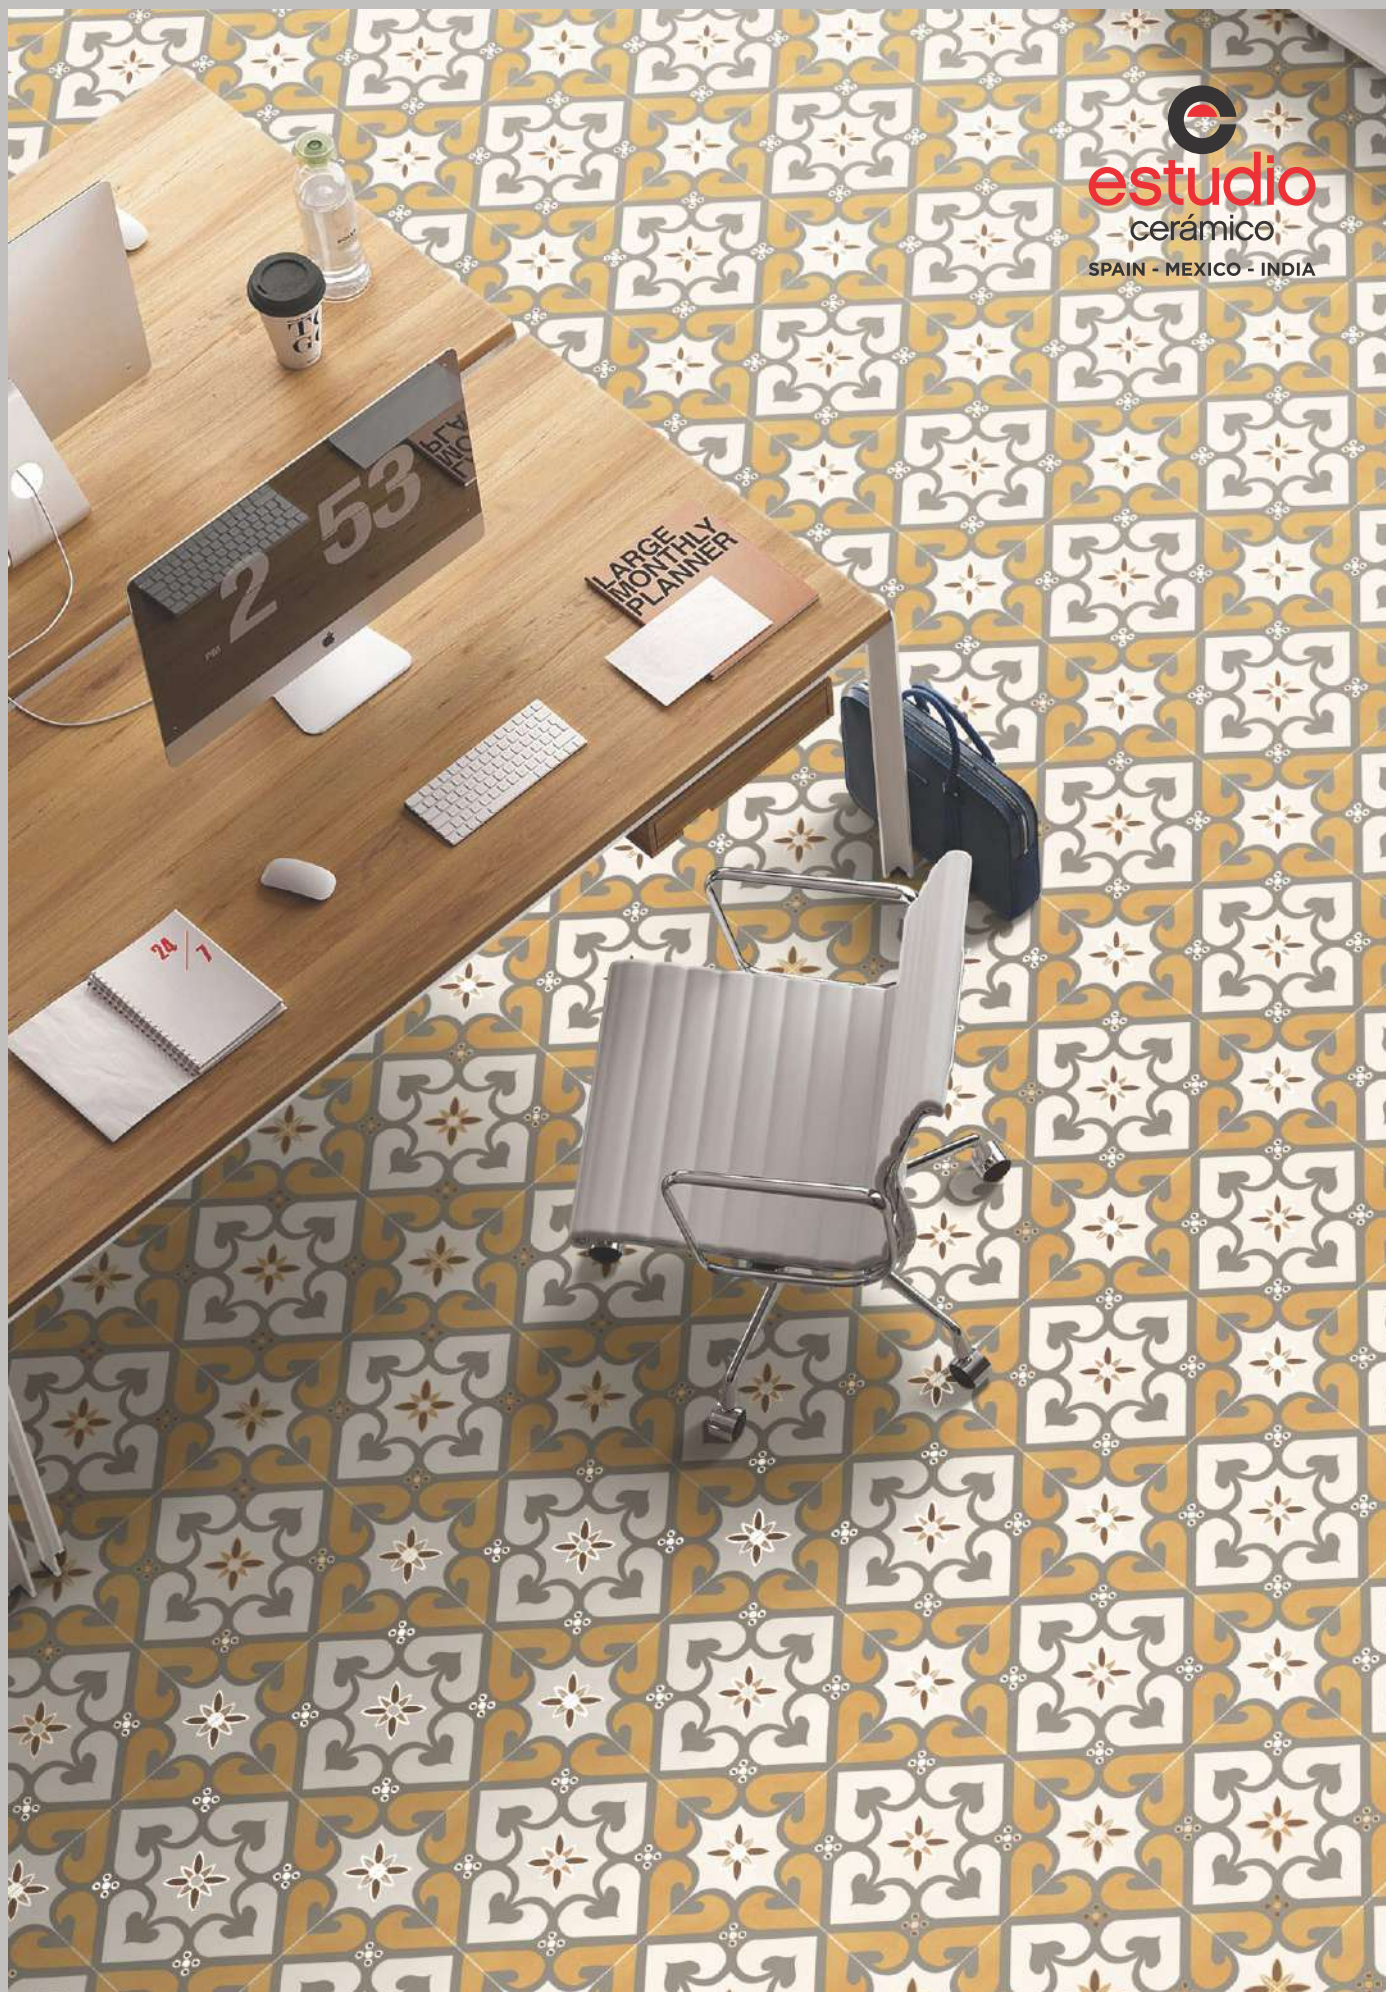

Detail of
Lattice White

The image shows a square tile with a white background. The pattern consists of a repeating lattice of stylized, dark brown or grey scrollwork. Within the lattice, there are golden-yellow accents, including a central five-petaled flower with a white center, and several small circular motifs. The tile is set against a dark, textured background.

Detail of
Lattice Blue

The image shows a square tile with a light blue background. The pattern consists of a repeating lattice of stylized, golden-yellow scrollwork. Within the lattice, there are dark blue accents, including a central five-petaled flower with a light blue center, and several small circular motifs. The tile is set against a dark, textured background.

Lattice White