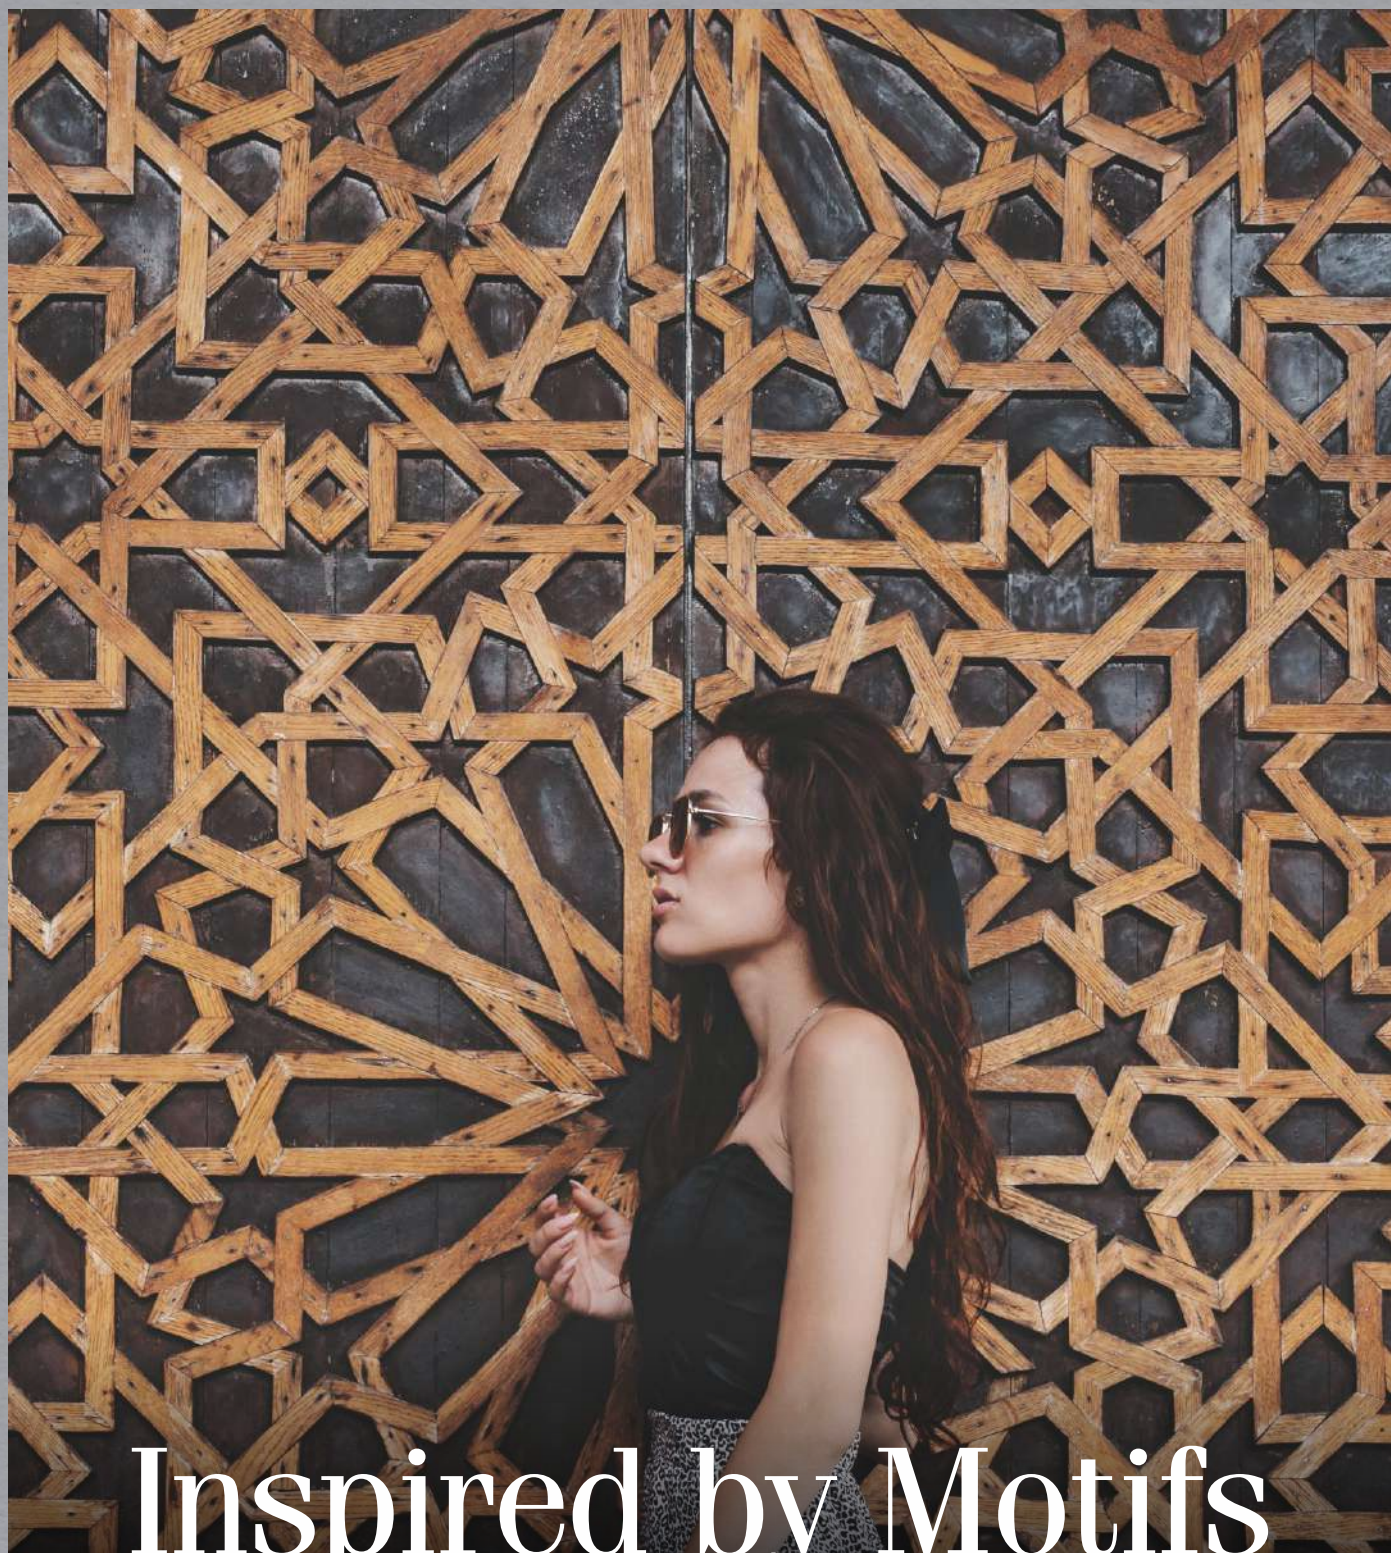

Inspired by Motifs

Achieved by Artisananship