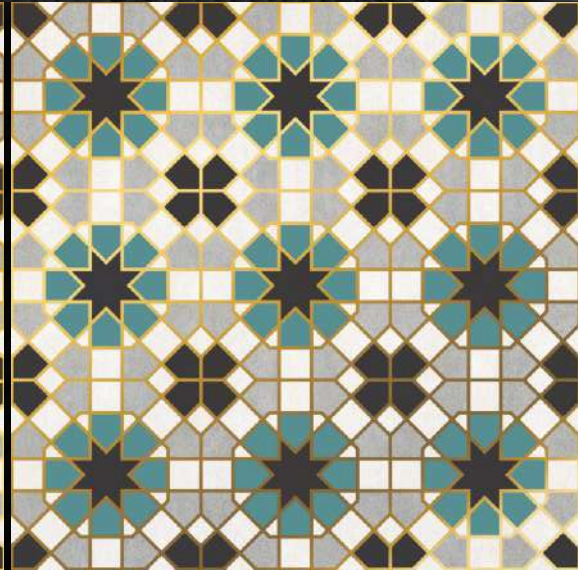

motif
collection

Decor
Vitrified Tiles

Size
30x30cm

Thickness
9mm

Finish
Matt with
Special Effect