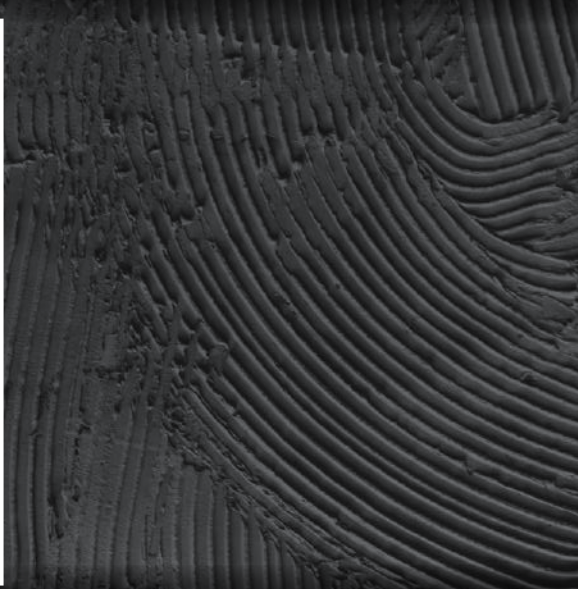

Finish
Matt with
Special Effect

estudio
cerámico
SPAIN - MEXICO - INDIA

Tessel Coral

Detail of
Tessel Coral

estudio
cerámico
SPAIN - MEXICO - INDIA

Kaleidoscope Blue

Kaleidoscope Rust

motif
collection

Decor
Vitrified Tiles

Size
30x30cm

Thickness
9mm

Finish
Matt with
Special Effect

Kaleidoscope Rust

Detail of
Kaleidoscope
Rust

This image shows a close-up, diamond-shaped section of a textile pattern. The pattern is composed of repeating geometric units. Each unit consists of a central square with a gold cross-like motif, surrounded by a white border. These squares are arranged in a grid, with octagonal shapes interspersed between them. The octagons feature a dark brown, stylized floral or snowflake design with a central red dot. The background of the pattern is a light beige or cream color. The entire pattern is set against a dark, textured background that resembles wood grain.

Detail of
Kaleidoscope
Blue

This image shows a close-up, diamond-shaped section of a textile pattern, similar to the one above. The pattern is composed of repeating geometric units. Each unit consists of a central square with a gold cross-like motif, surrounded by a white border. These squares are arranged in a grid, with octagonal shapes interspersed between them. The octagons feature a dark brown, stylized floral or snowflake design with a central blue dot. The background of the pattern is a light beige or cream color. The entire pattern is set against a dark, textured background that resembles wood grain.