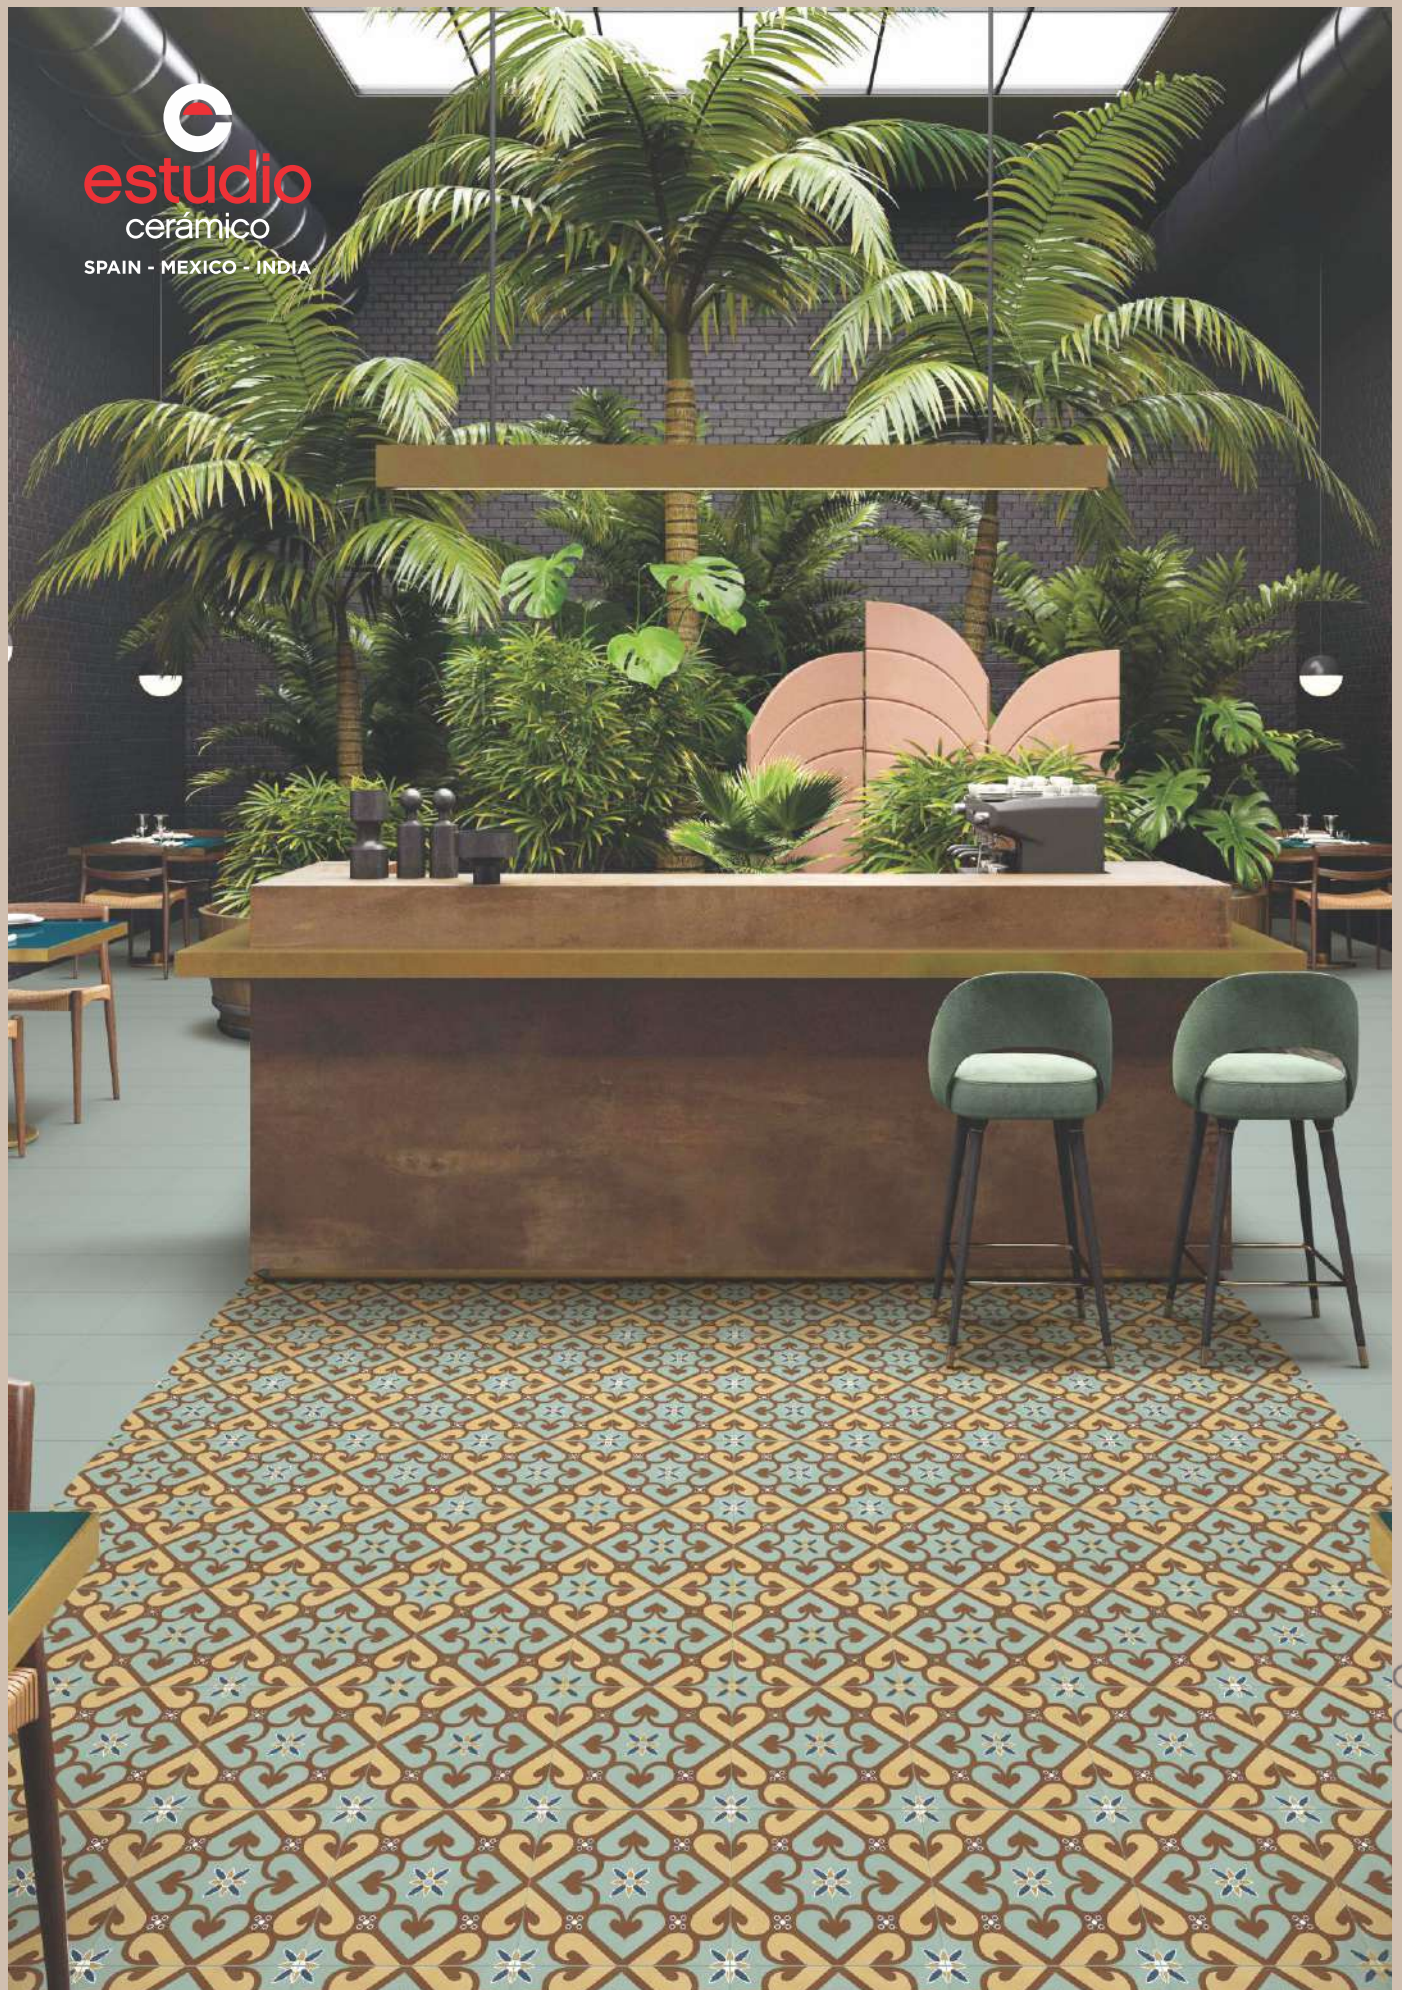

estudio
cerámico
SPAIN - MEXICO - INDIA

Lattice Blue