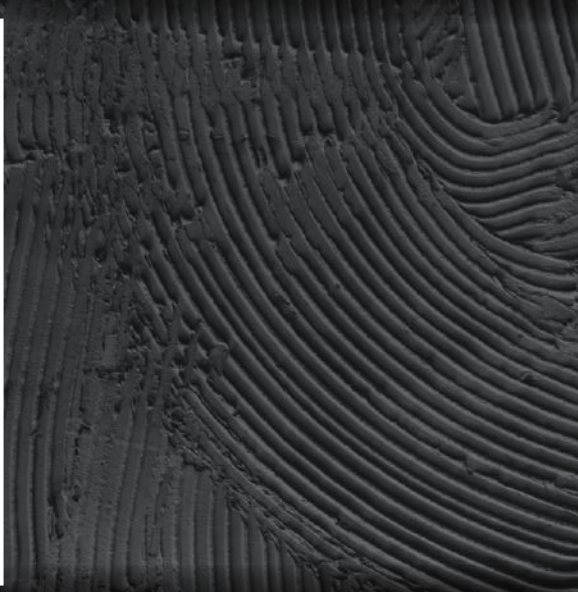

Maze Carnival