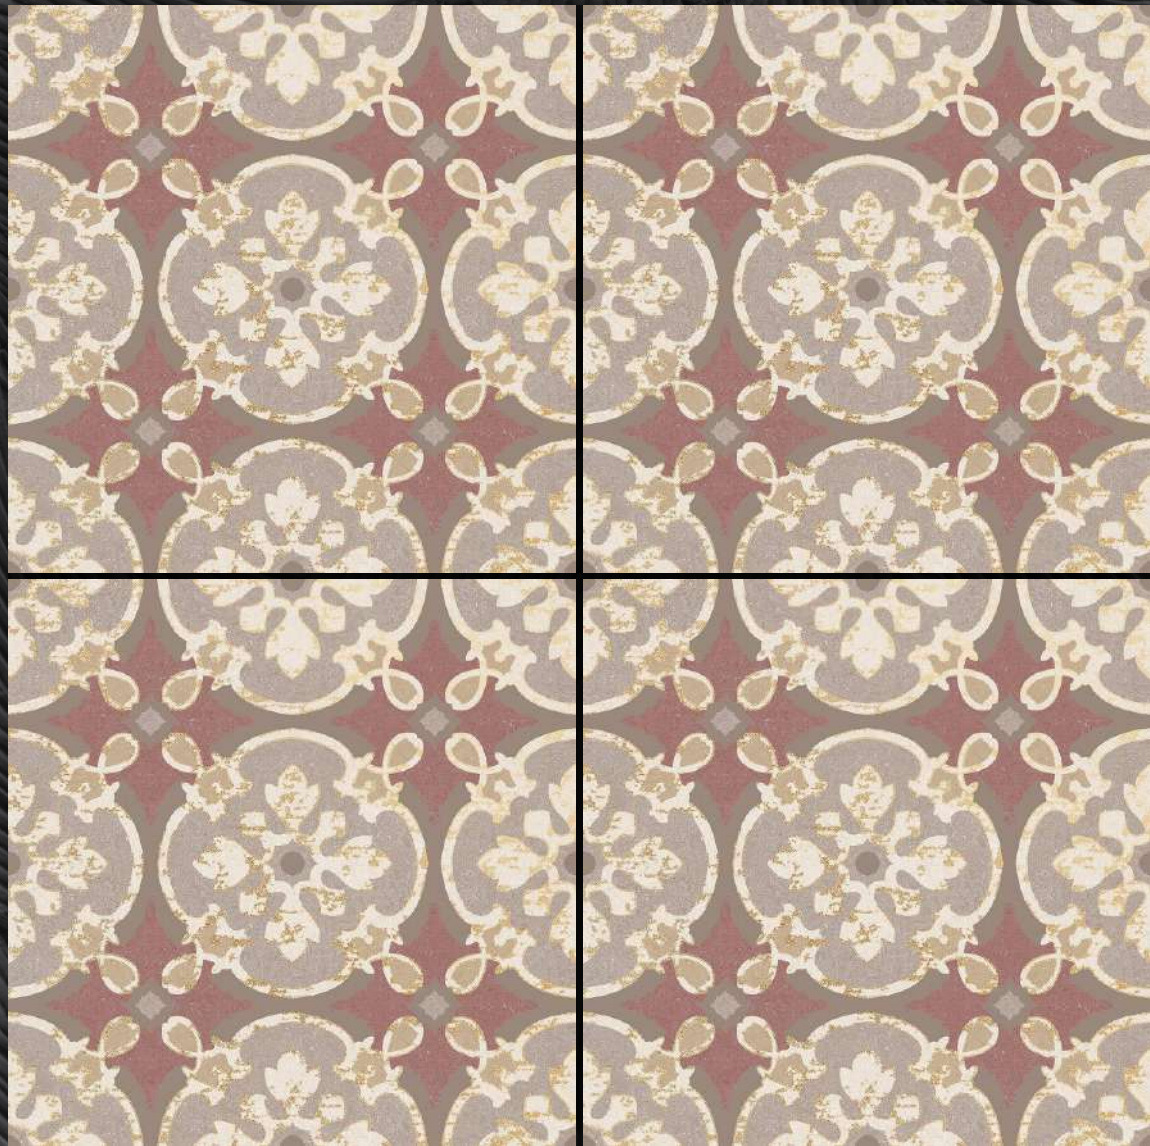

Tessel Coral

motif
collection

Decor
Vitrified Tiles

Size
30x30cm

Thickness
9mm

Finish
Matt with
Special Effect