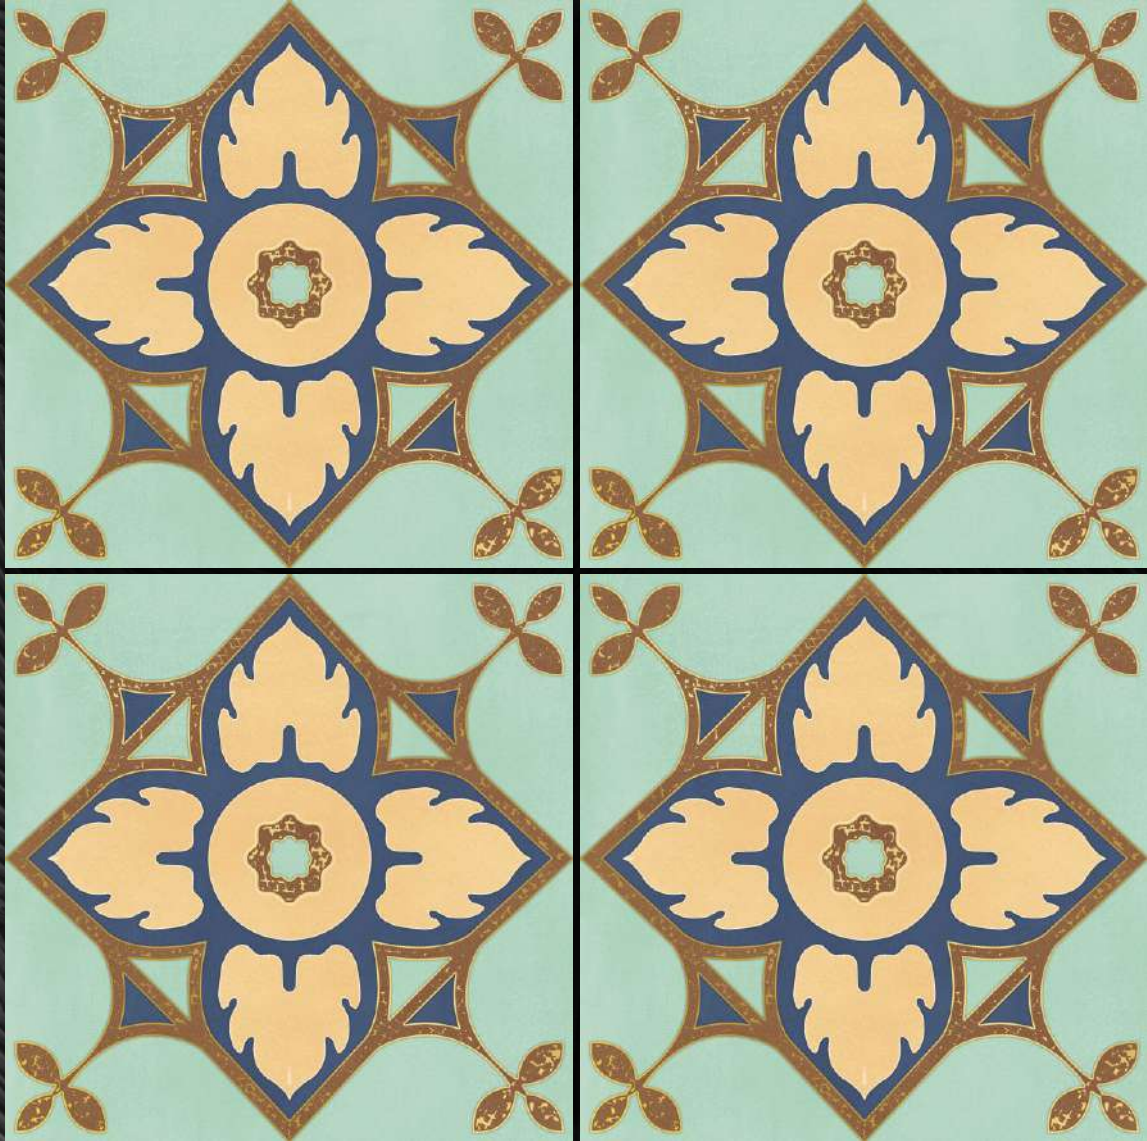

Batik Blue

motif
collection

Decor
Vitrified Tiles

Size
30x30cm

Thickness
9mm

Finish
Matt with
Special Effect