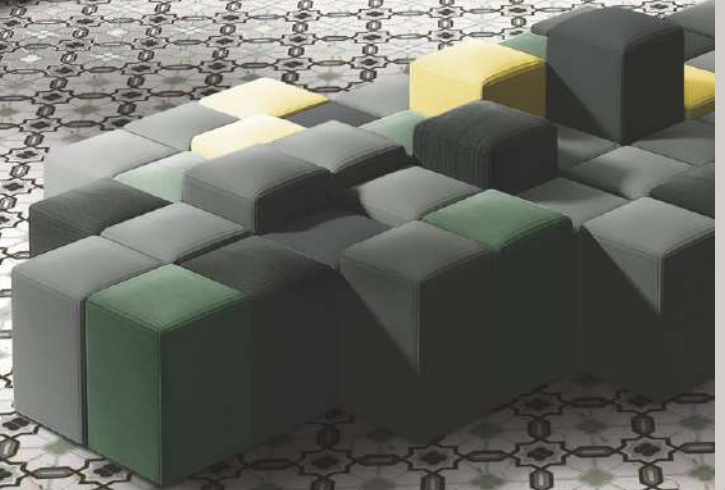

estudio
cerámico
SPAIN - MEXICO - INDIA

WE SEE
WHAT
WE
WANT

Blossom White