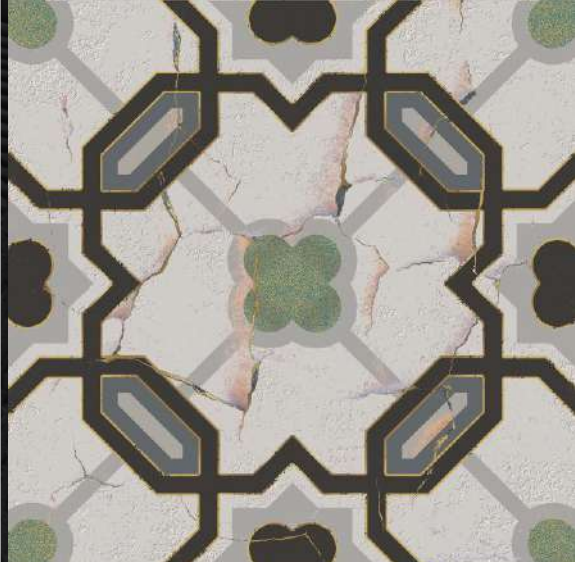

Blossom White

Blossom Peach

motif
collection

Decor
Vitrified Tiles

Size
30x30cm

Thickness
9mm

Finish
Matt with
Special Effect