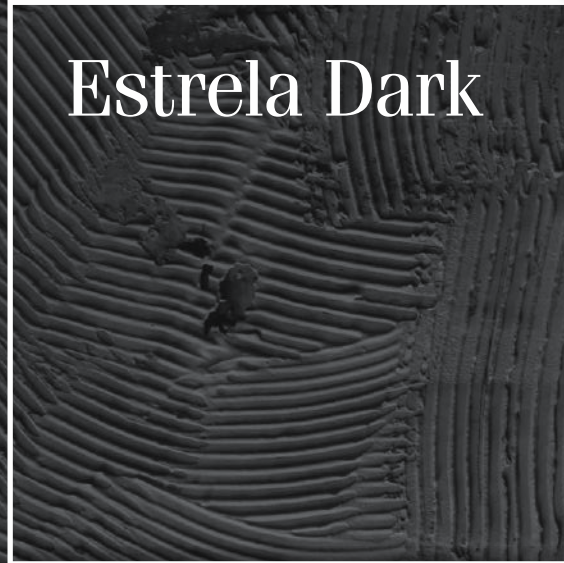

Estrela Dark