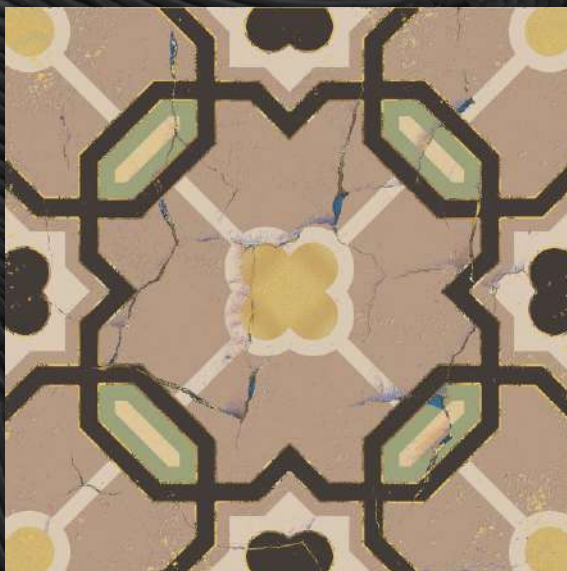

Blossom White

Blossom Peach

motif
collection

Decor
Vitrified Tiles

Size
30x30cm

Thickness
9mm

Finish
Matt with
Special Effect