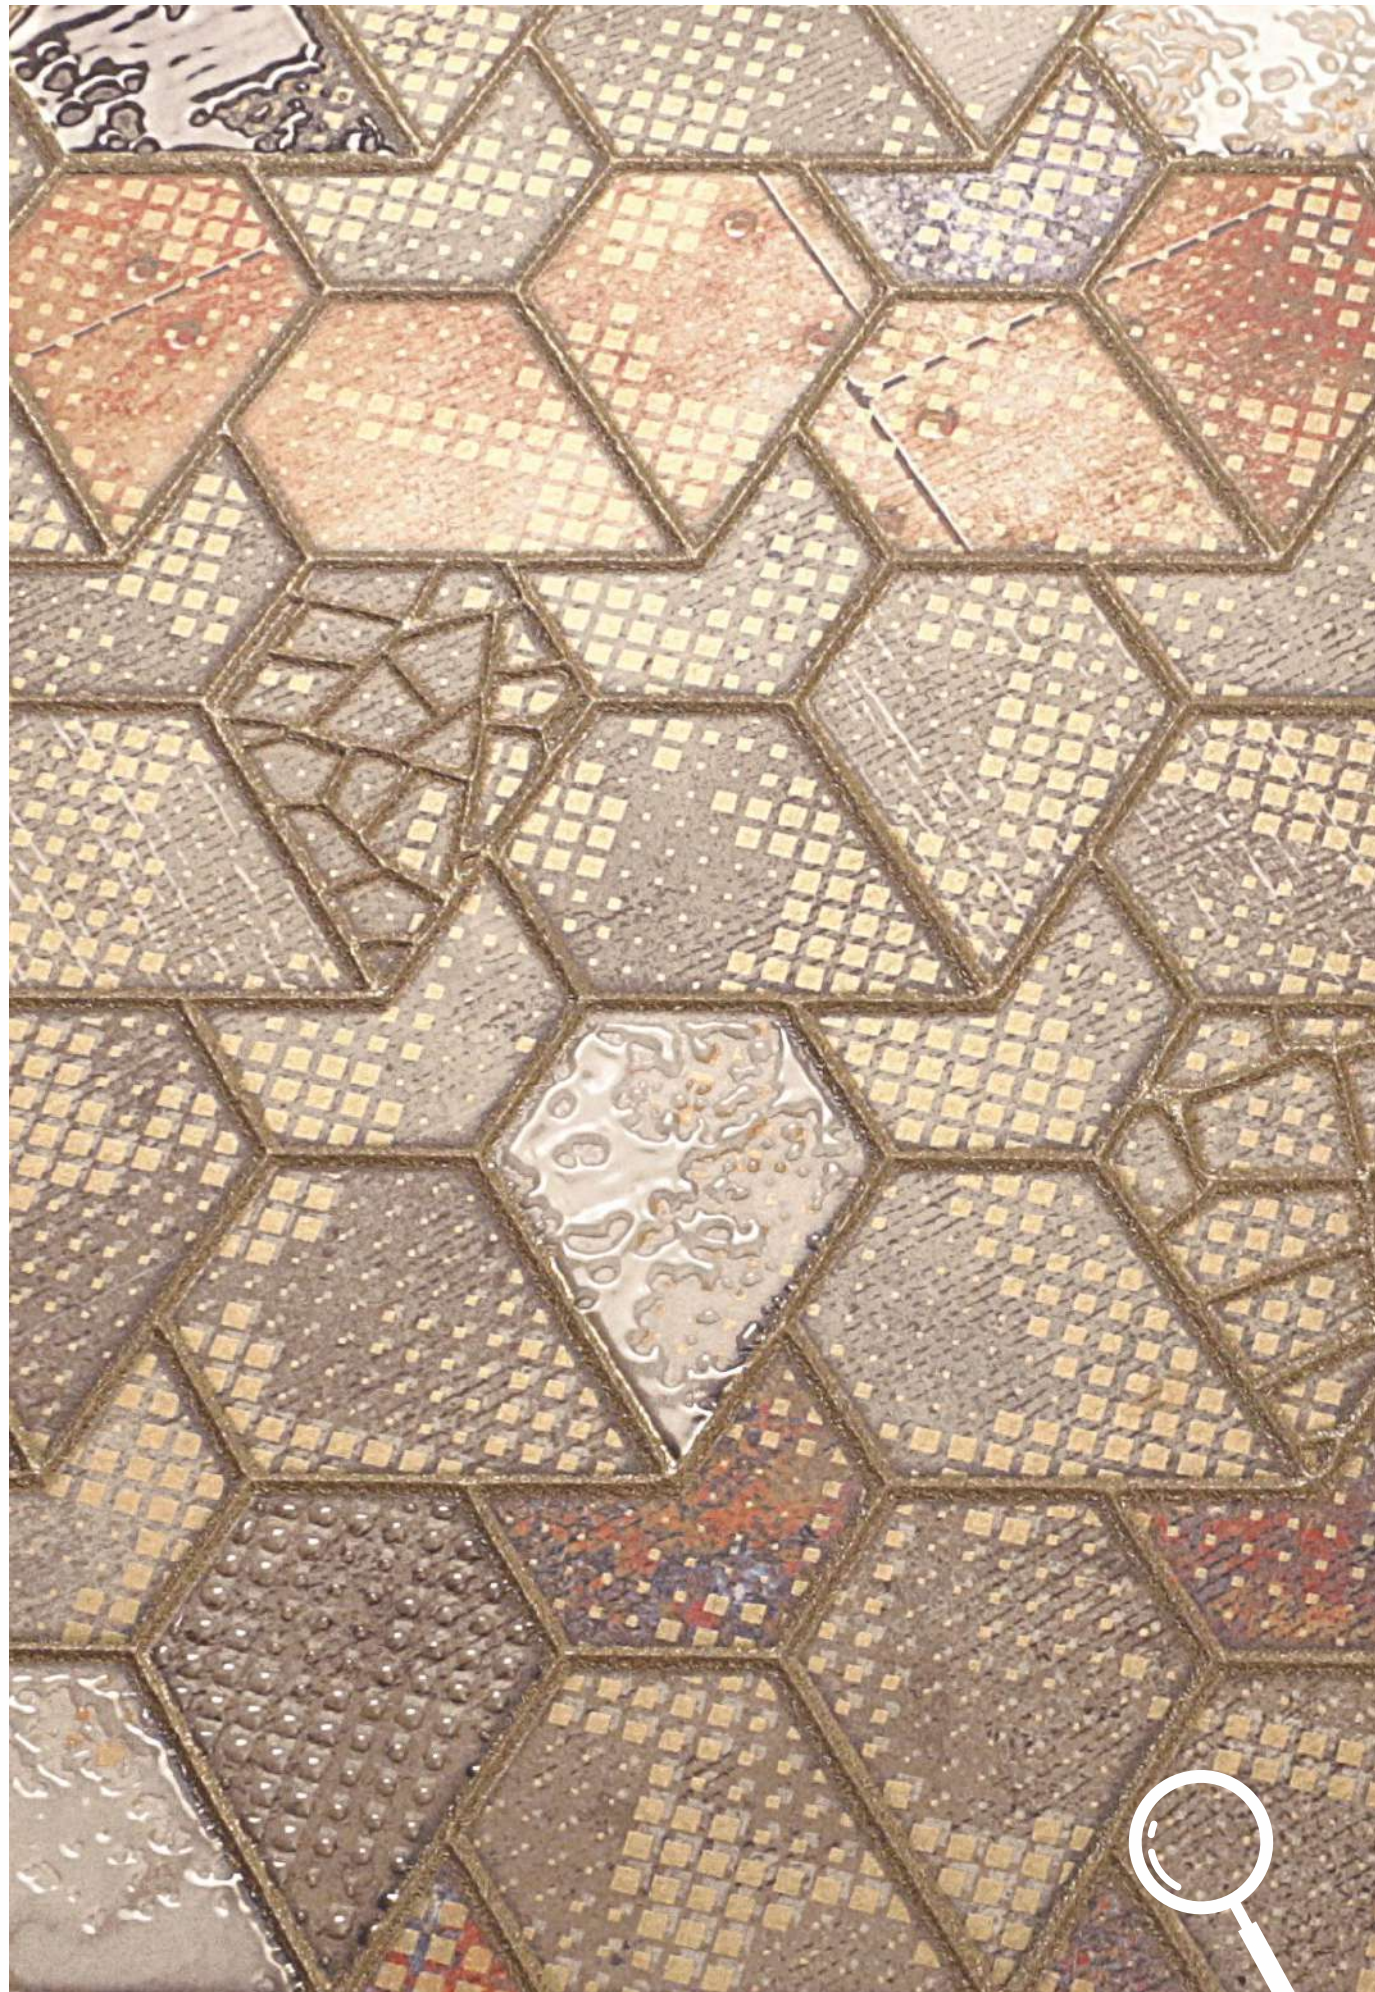

OYSTER

TREND 60x120cm
GVT COLLECTION

FASHIONABLE DECOR'S & TILE CONCEPTS

SESTINA NERO

TREND 60x120cm
GVT COLLECTION

FASHIONABLE DECOR'S & TILE CONCEPTS

SESTINA AMBER

TREND 60x120cm
GVT COLLECTION