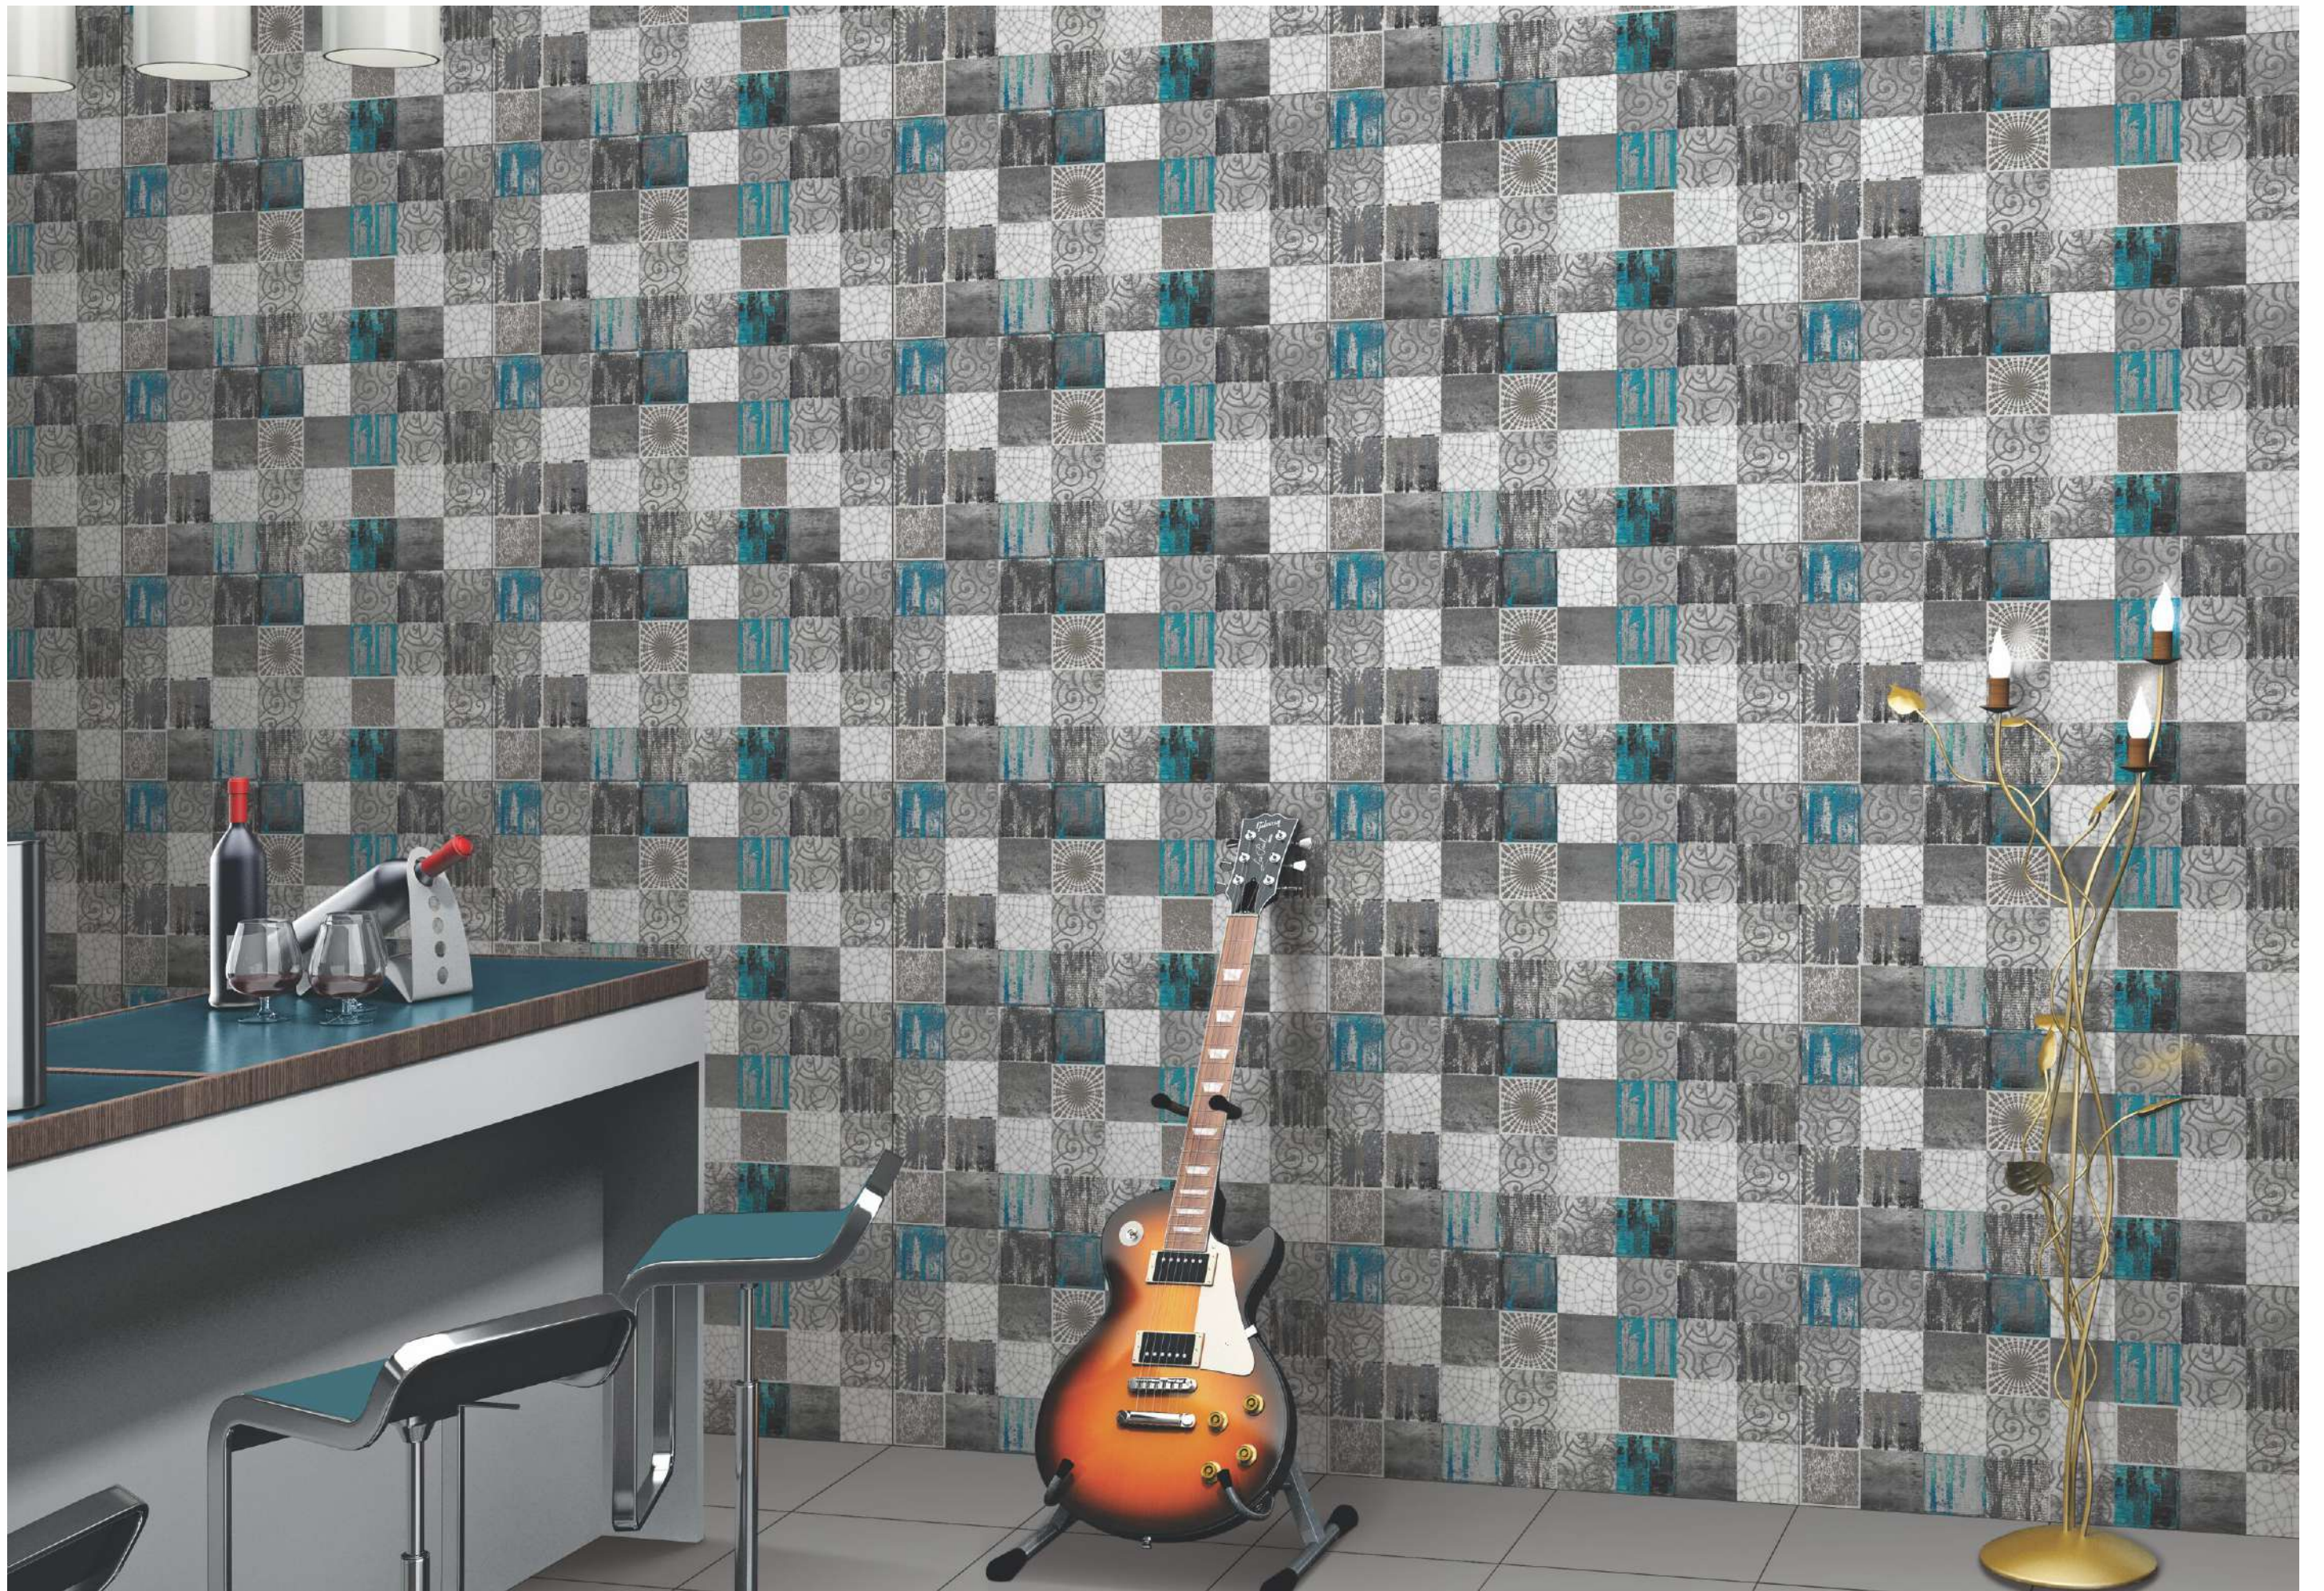

RECHAL GREEN

TROND 60x120cm
GVT COLLECTION

FASHIONABLE DECOR'S & TILE CONCEPTS

NERO GROOVE

Reception

TREND 60x120cm
GVT COLLECTION

FASHIONABLE DECOR'S & TILE CONCEPTS

COPRUST