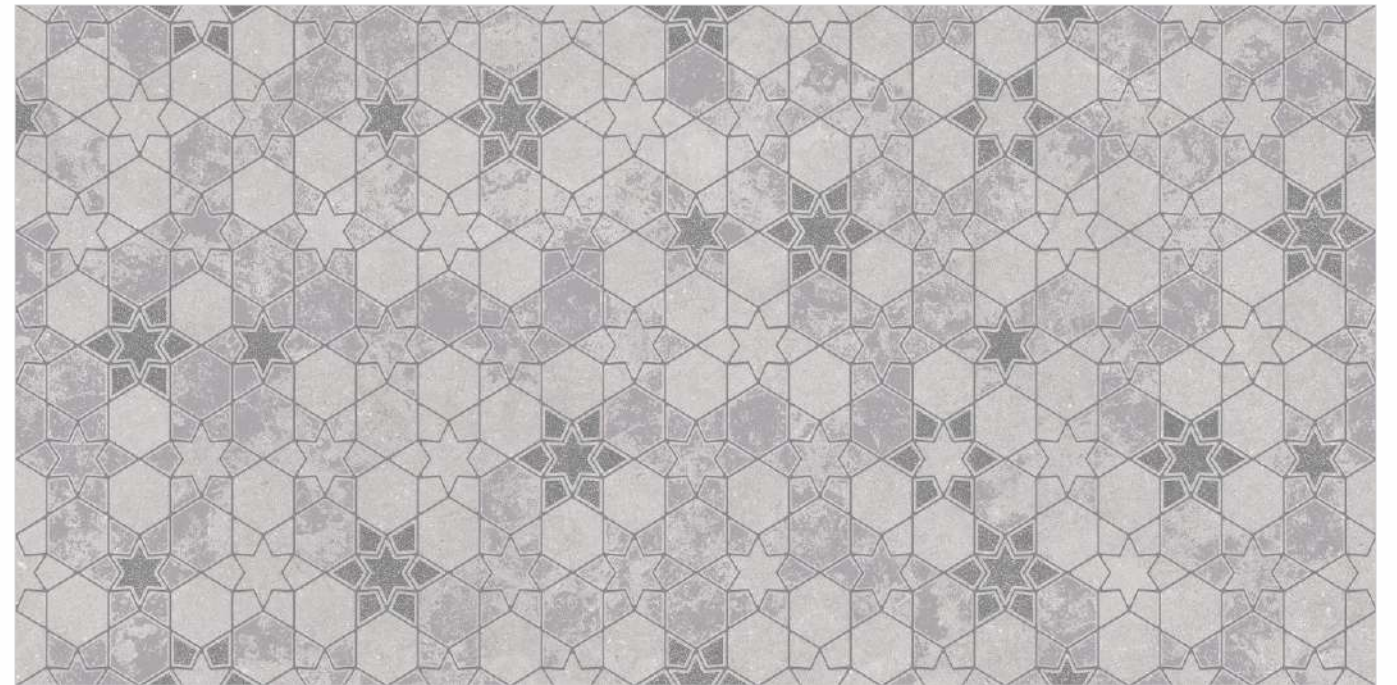

TREND 60x120cm
GVT COLLECTION

FASHIONABLE DECOR'S & TILE CONCEPTS

OYSTER