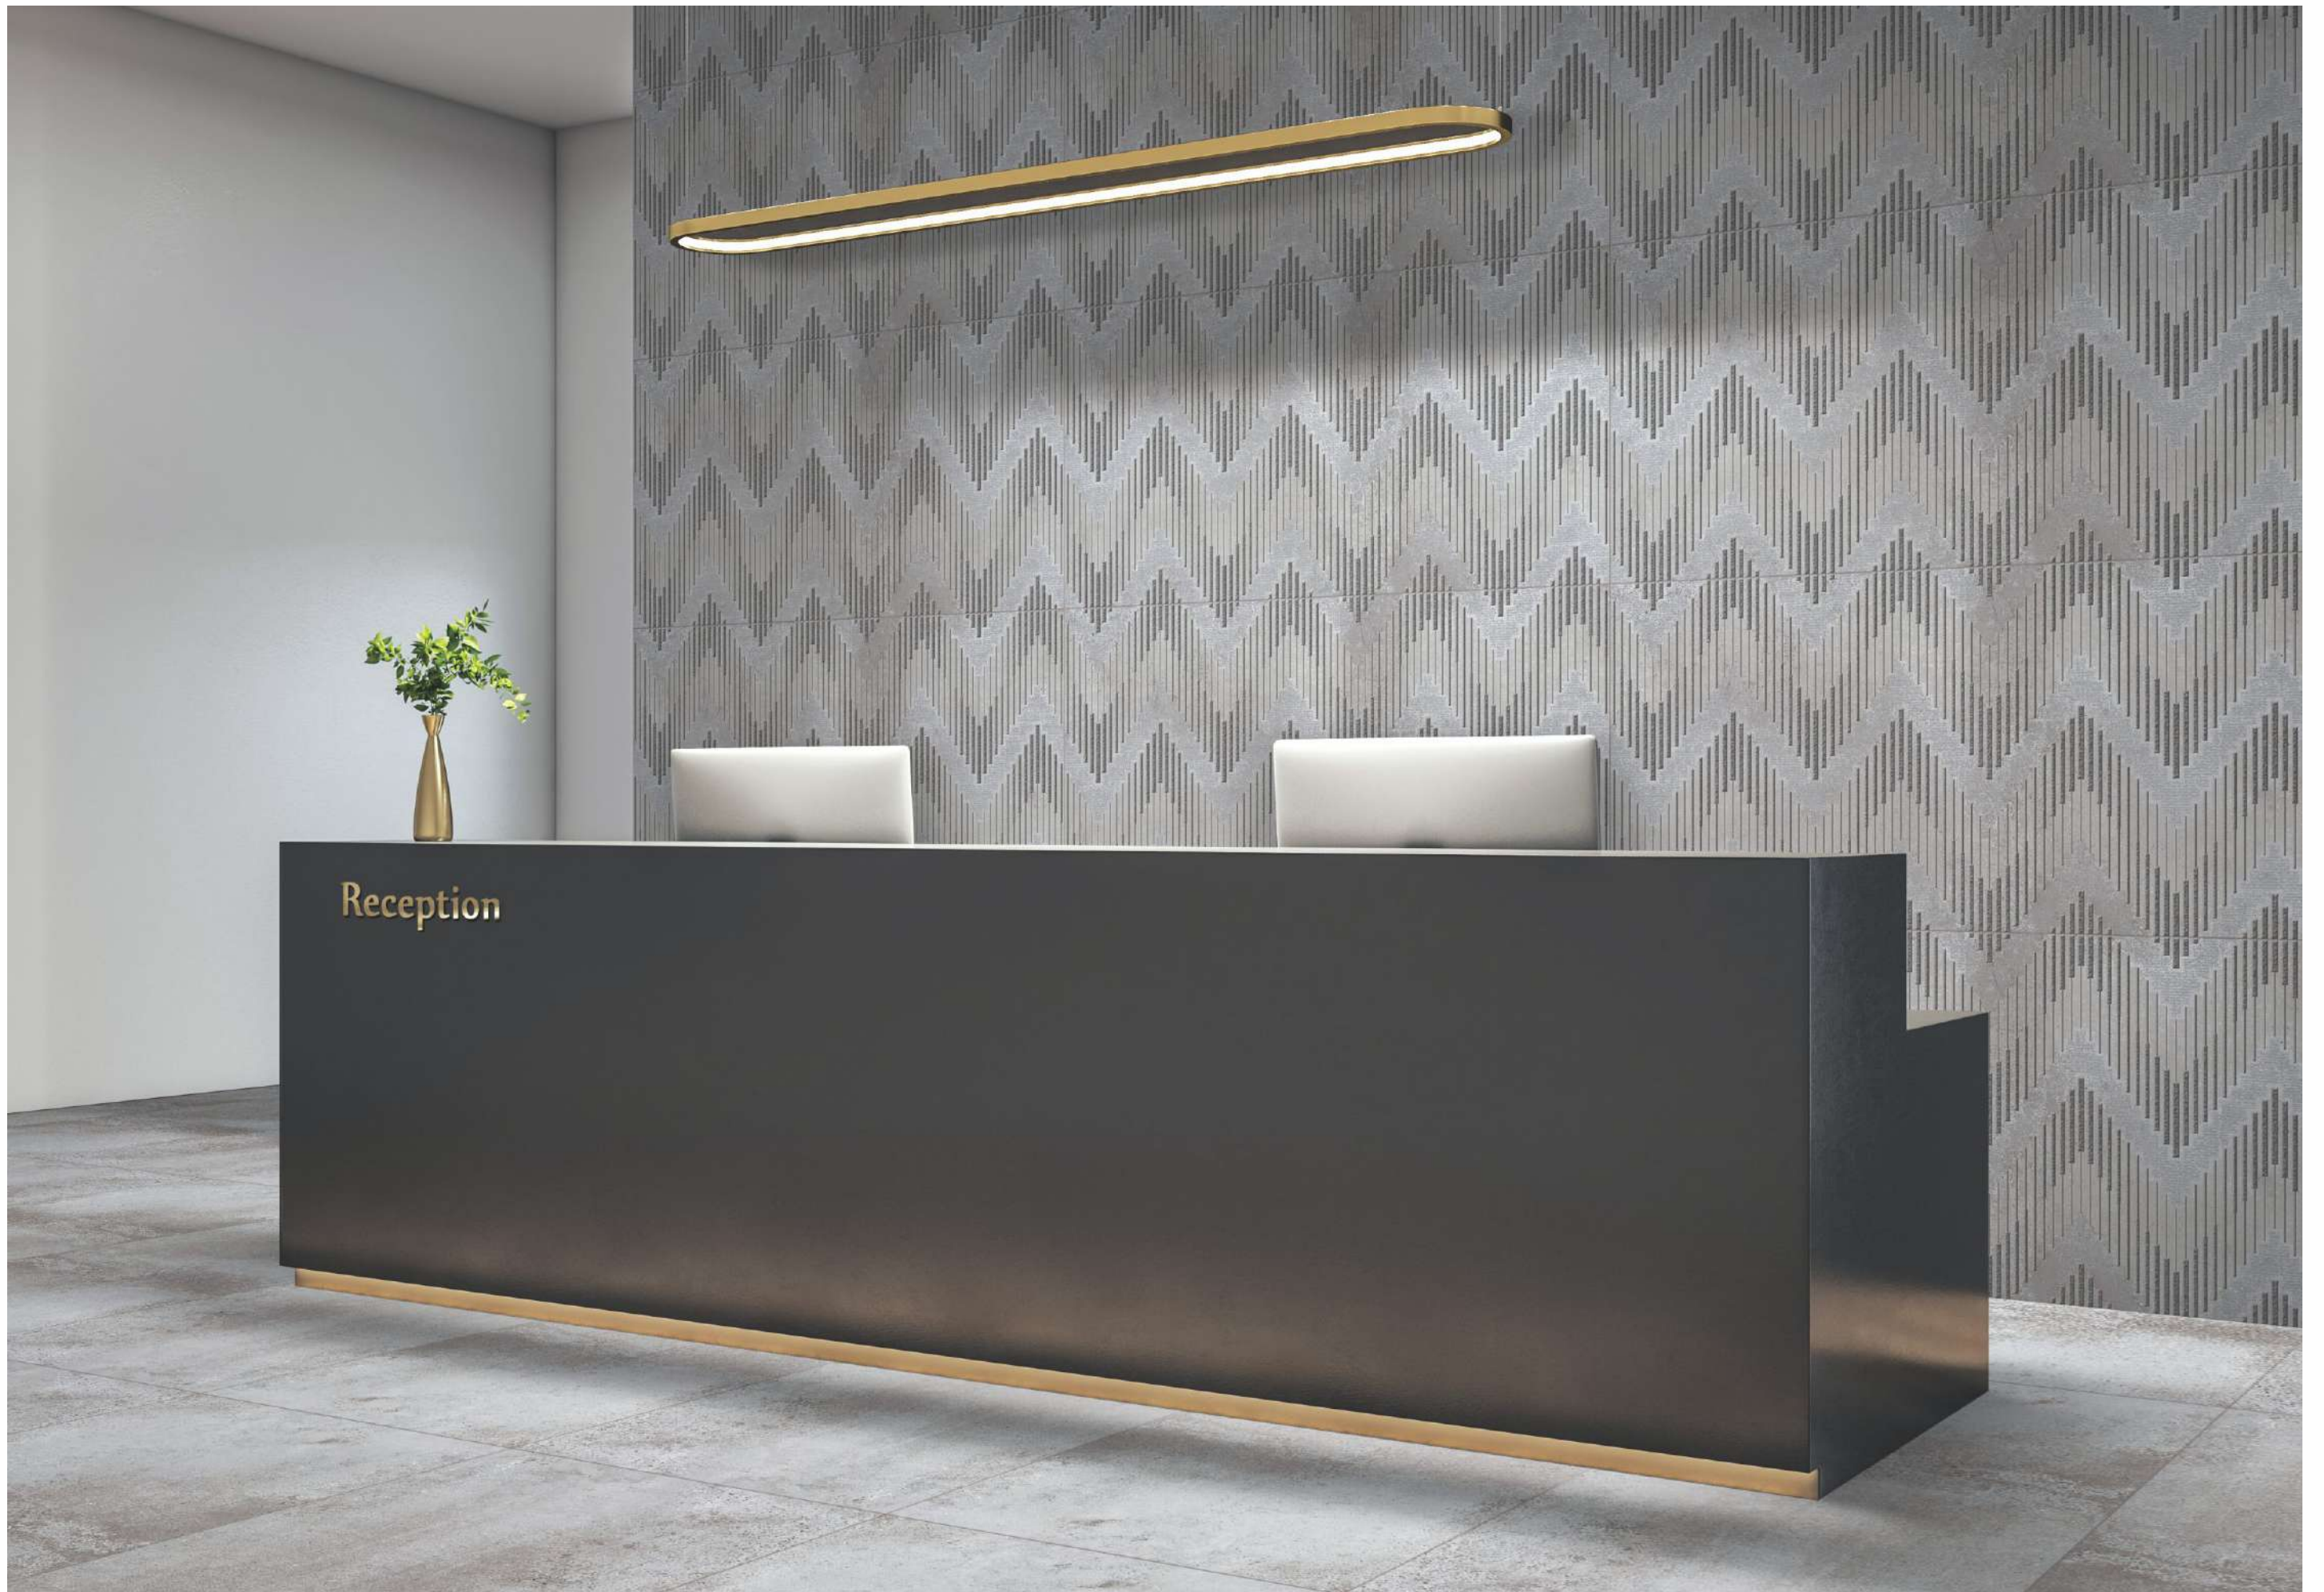

RECHAL GREEN

TROND 60x120cm
GVT COLLECTION

FASHIONABLE DECOR'S & TILE CONCEPTS

NERO GROOVE

Reception

TREND 60x120cm
GVT COLLECTION

FASHIONABLE DECOR'S & TILE CONCEPTS

COPRUST