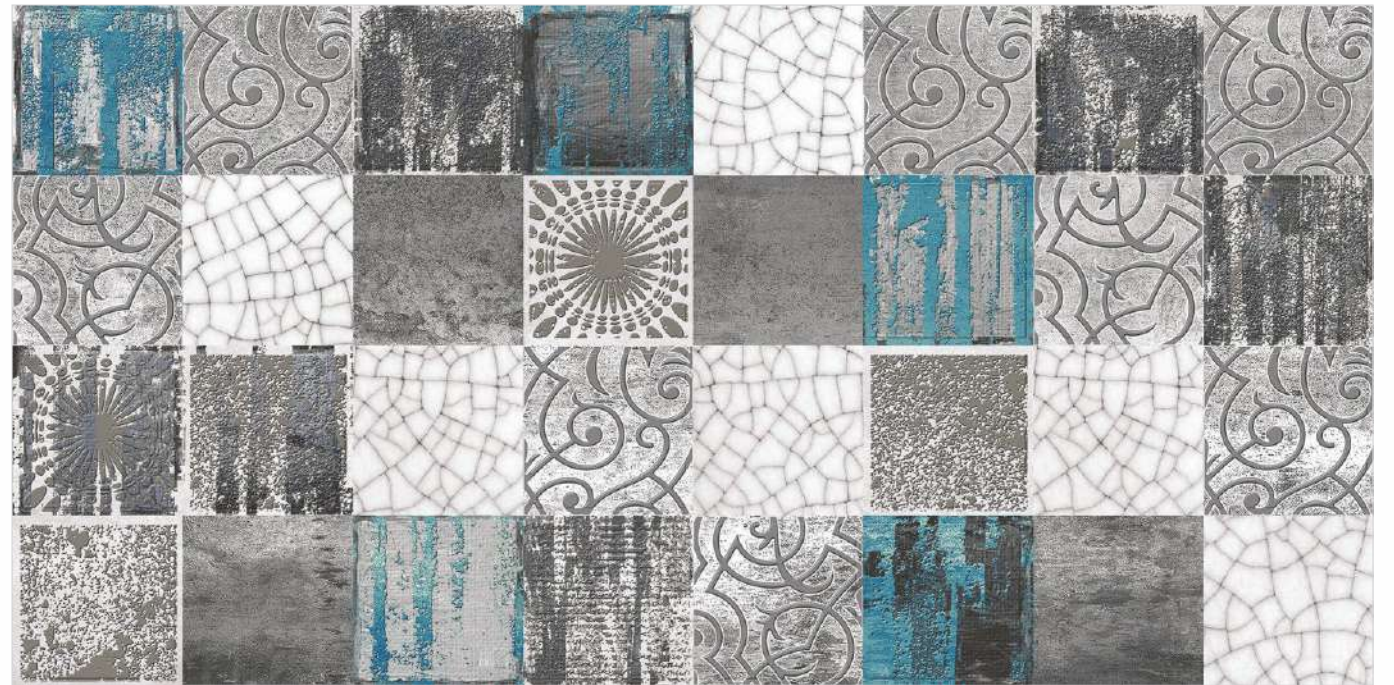

RECHAL GREEN